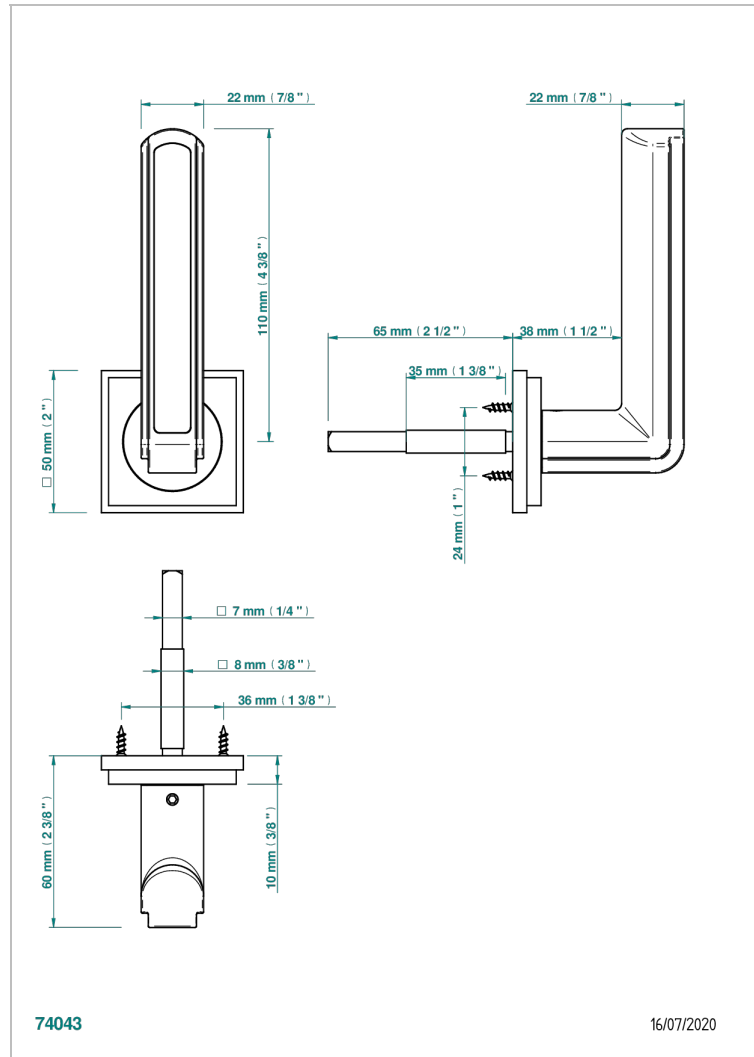

# COLLECTION NEW YORK

B8D-DHADW2/S

Door handle (one side) - New York, Macassar

THG<sup>®</sup>  
PARIS

## CHARACTERISTIC

- Collection New York
- Door handle (one side) - New York, Macassar