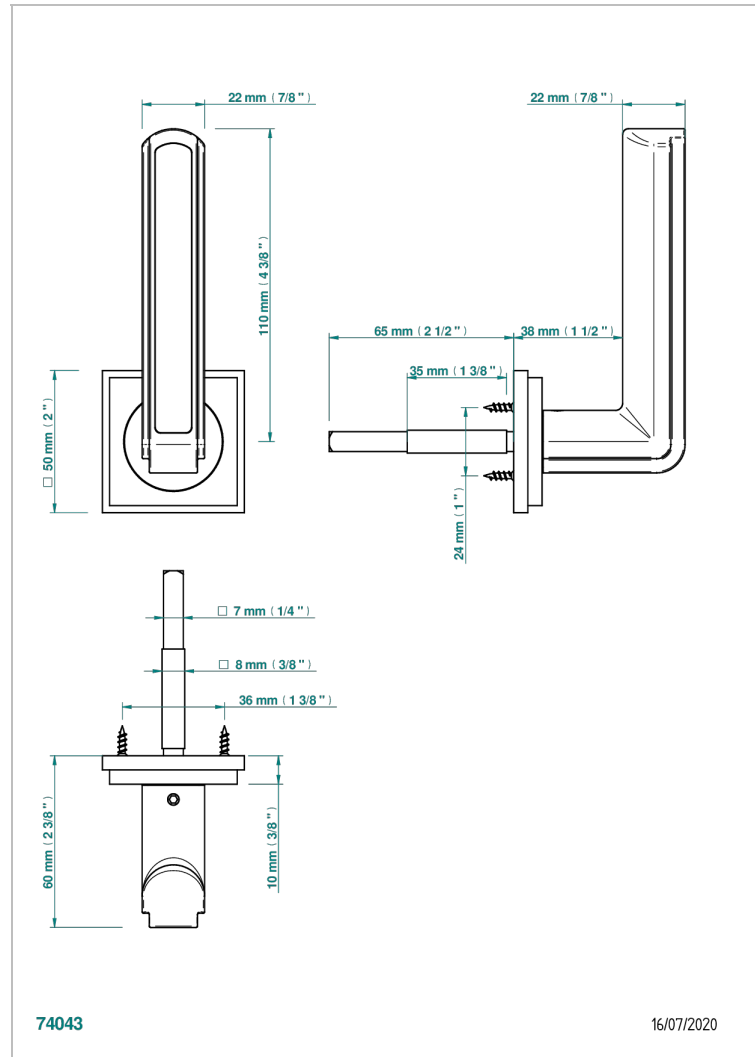

COLLECTION NEW YORK

B8D-DHADW2/S

Door handle (one side) - New York, Macassar

THG[®]
PARIS

CHARACTERISTIC

- Collection New York
- Door handle (one side) - New York, Macassar

AVAILABLE FINITIONS

Black ceram - D30
Blush PVD - H62
Brass color PVD - H49
Brown bronze color PVD - F33
Gold color PVD - H52
Graphite PVD - H64