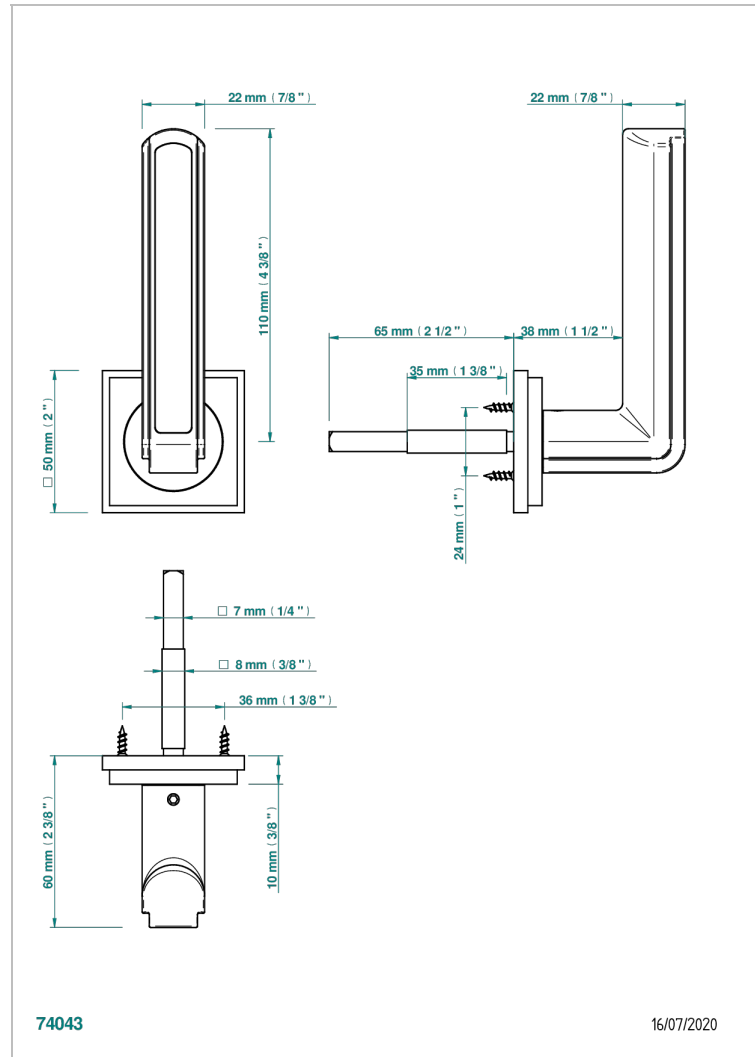

COLLECTION NEW YORK

B8D-DHADW2/S

Door handle (one side) - New York, Macassar

THG[®]
PARIS

74043

16/07/2020

CHARACTERISTIC

- Collection New York
- Door handle (one side) - New York, Macassar