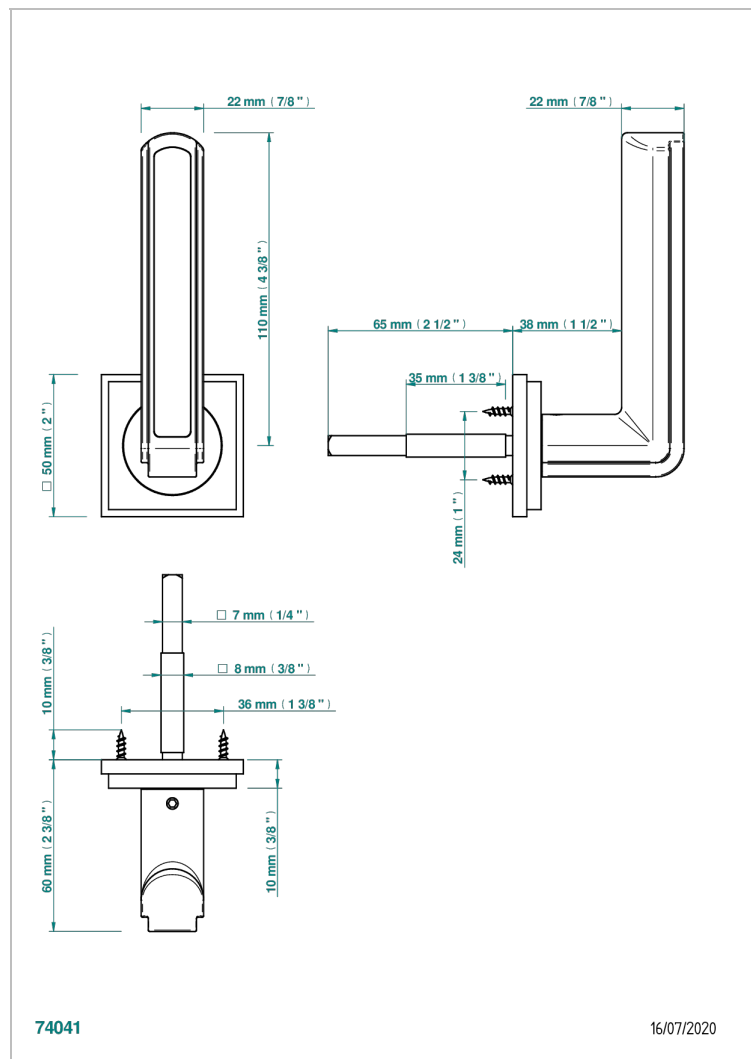

COLLECTION NEW YORK

B8D-DHADW1/S

Door handle (one side) - New York, Ebony

THG[®]
PARIS

CHARACTERISTIC

- Collection New York
- Door handle (one side) - New York, Ebony

AVAILABLE FINITIONS

Black ceram - D30
Blush PVD - H62
Brass color PVD - H49
Brown bronze color PVD - F33
Gold color PVD - H52
Graphite PVD - H64