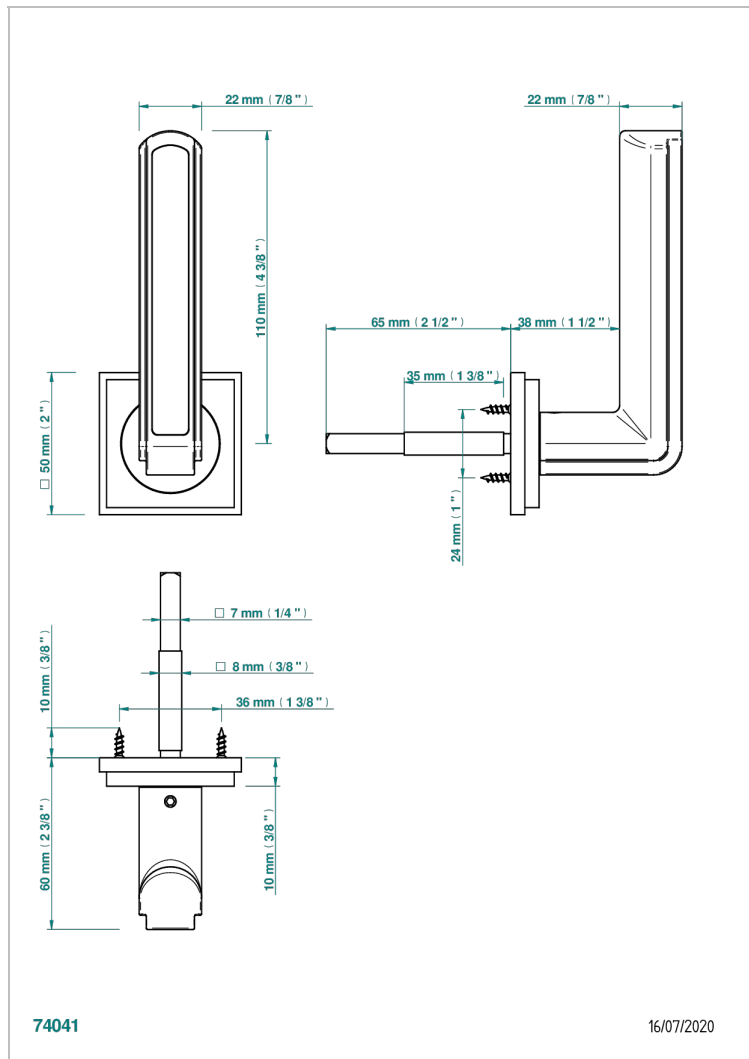

# COLLECTION NEW YORK

B8D-DHADW1/S

Door handle (one side) - New York, Ebony

THG<sup>®</sup>  
PARIS

## ХАРАКТЕРИСТИКИ

- Collection New York
- Door handle (one side) - New York, Ebony