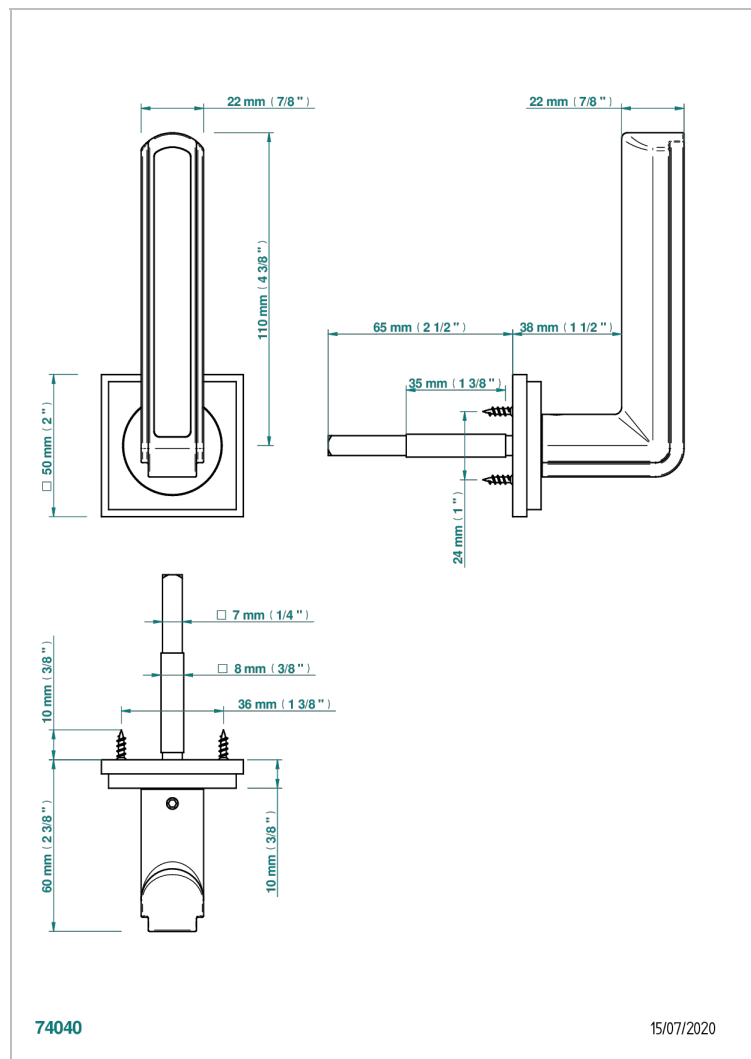

COLLECTION NEW YORK

B8D-DHADS5/S

Door handle (one side) - New York, red jasper stone

THG[®]
PARIS

CHARACTERISTIC

- Collection New York
- Door handle (one side) - New York, red jasper stone

AVAILABLE FINITIONS