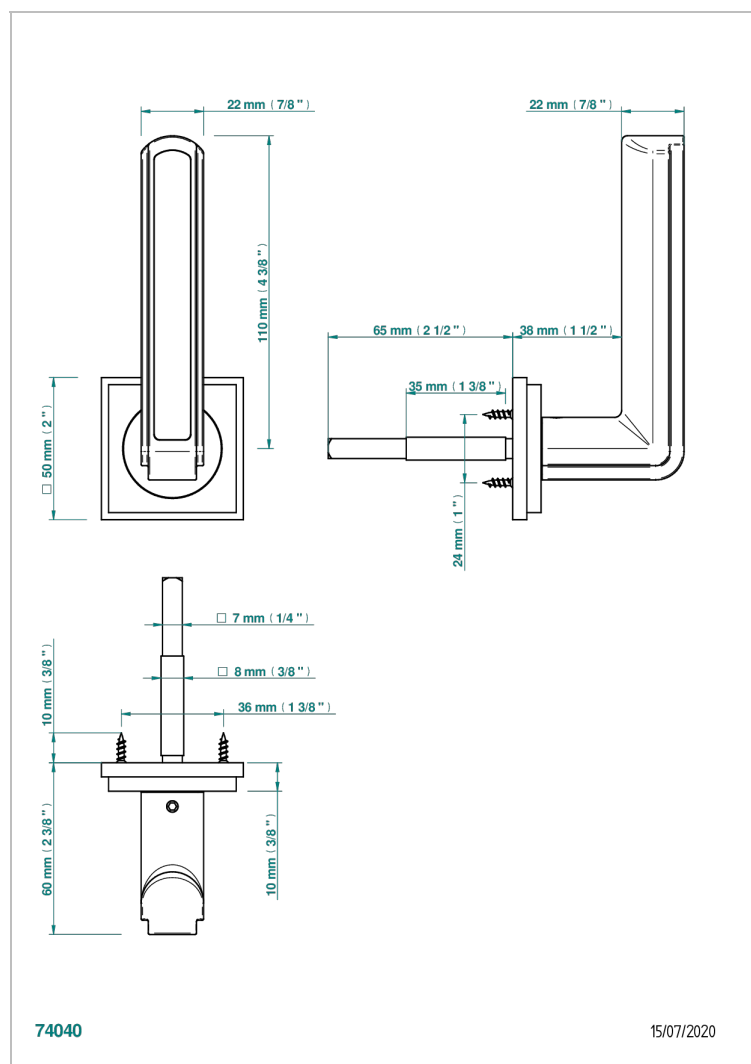

COLLECTION NEW YORK

B8D-DHADS5/S

Door handle (one side) - New York, red jasper stone

THG[®]
PARIS

CHARACTERISTIC

- Collection New York
- Door handle (one side) - New York, red jasper stone

AVAILABLE FINITIONS