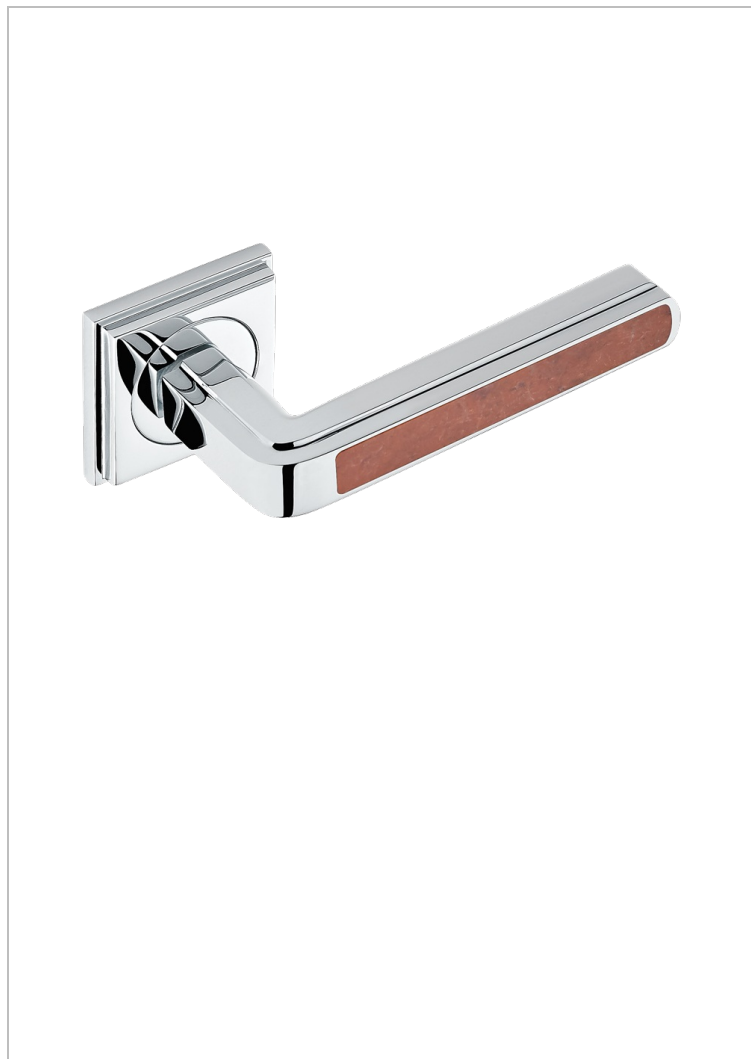

COLLECTION NEW YORK

B8D-DHADS5/S

Door handle (one side) - New York, red jasper stone

THG[®]
PARIS

CHARACTERISTIC

- Collection New York
- Door handle (one side) - New York, red jasper stone

AVAILABLE FINITIONS

Black ceram - D30
Blush PVD - H62
Brass color PVD - H49
Brown bronze color PVD - F33
Gold color PVD - H52
Graphite PVD - H64

Lacquered light bronze - D01
Matt Umber PVD - H67
Matt blush PVD - H60
Matt brass color PVD - H50
Matt brown bronze color PVD - F34
Matt gold - F07

Matt gold color PVD - H53
Matt graphite PVD - H65
Matt nickel (color finish) - C01
Matt nickel color PVD - H56
Nickel color PVD - H55
Polished chrome (color finish) - A02

Polished gold (color finish) - F01
Polished nickel - B01
Soft gold - F30
Soft matt gold - F31
Umber PVD - H66