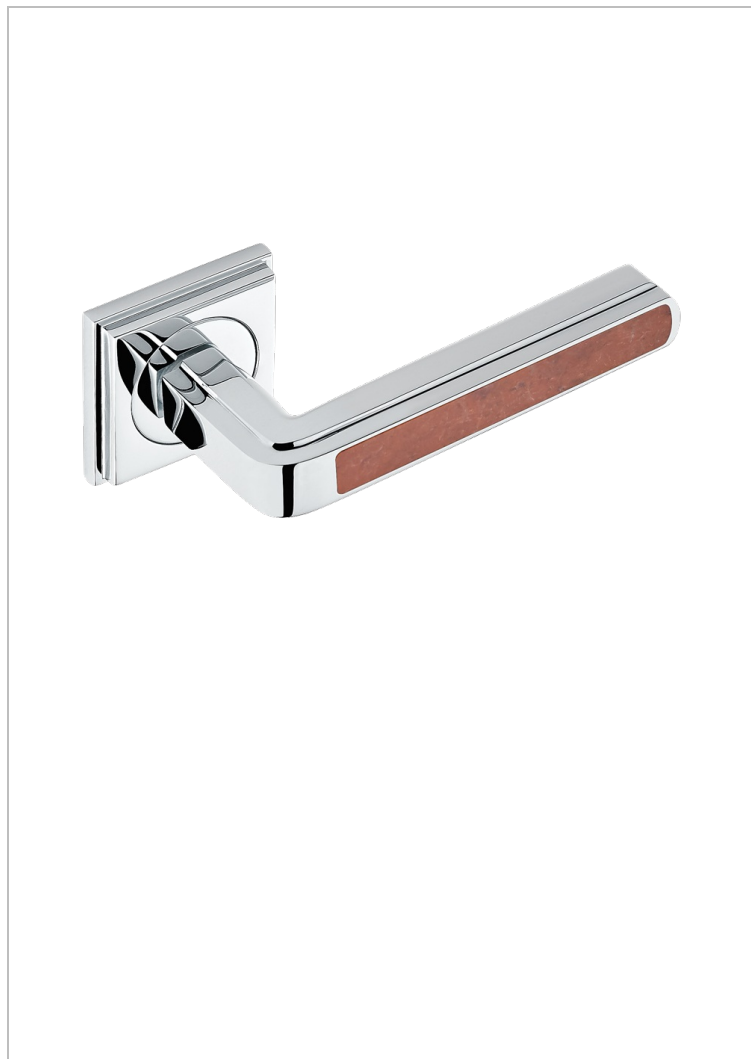

# COLLECTION NEW YORK

B8D-DHADS5/S

Door handle (one side) - New York, red jasper stone

THG<sup>®</sup>  
PARIS

## CHARACTERISTIC

- Collection New York
- Door handle (one side) - New York, red jasper stone

## AVAILABLE FINITIONS

Black ceram - D30  
Blush PVD - H62  
Brass color PVD - H49  
Brown bronze color PVD - F33  
Gold color PVD - H52  
Graphite PVD - H64

Lacquered light bronze - D01  
Matt Umber PVD - H67  
Matt blush PVD - H60  
Matt brass color PVD - H50  
Matt brown bronze color PVD - F34  
Matt gold - F07