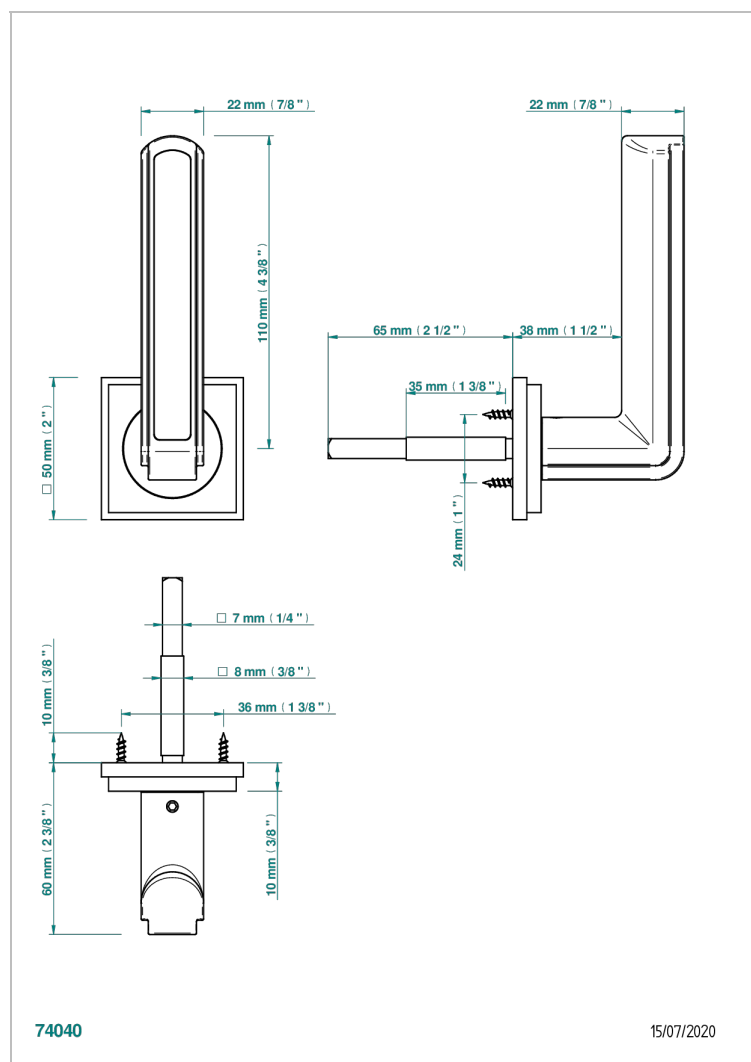

# COLLECTION NEW YORK

B8D-DHADS5/S

Door handle (one side) - New York, red jasper stone

THG<sup>®</sup>  
PARIS

## CHARACTERISTIC

- Collection New York
- Door handle (one side) - New York, red jasper stone