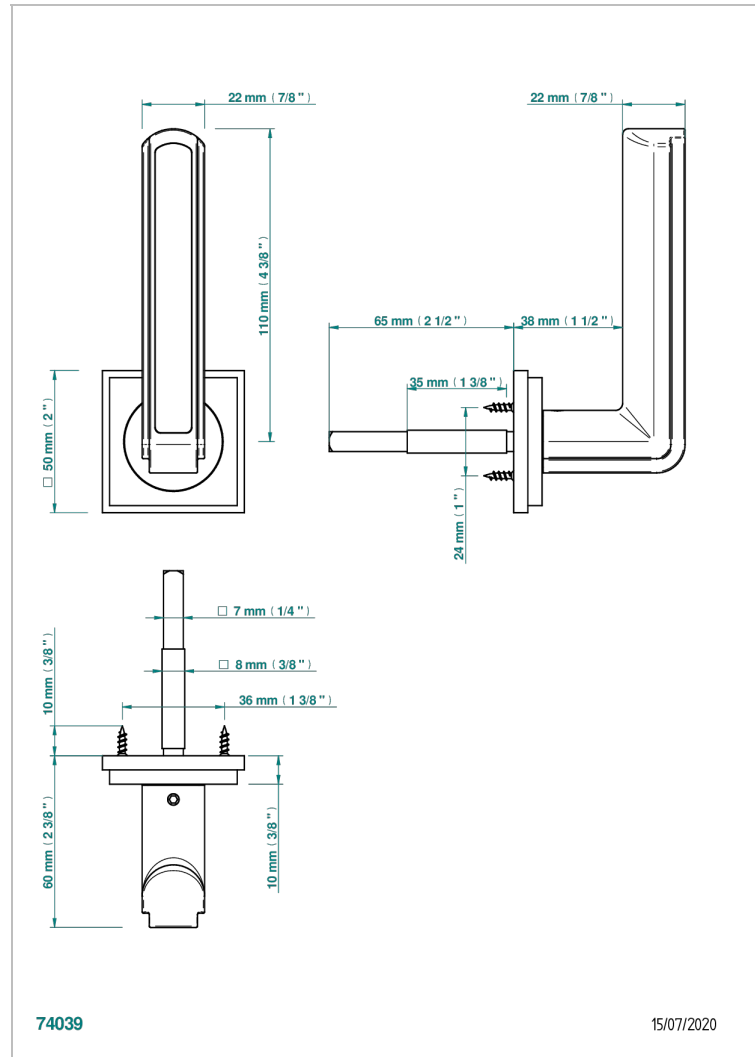

# COLLECTION NEW YORK

B8D-DHADS6/S

Door handle (one side) - New York, Bianco carrara marble

THG<sup>®</sup>  
PARIS

## CHARACTERISTIC

- Collection New York
- Door handle (one side) - New York, Bianco carrara marble