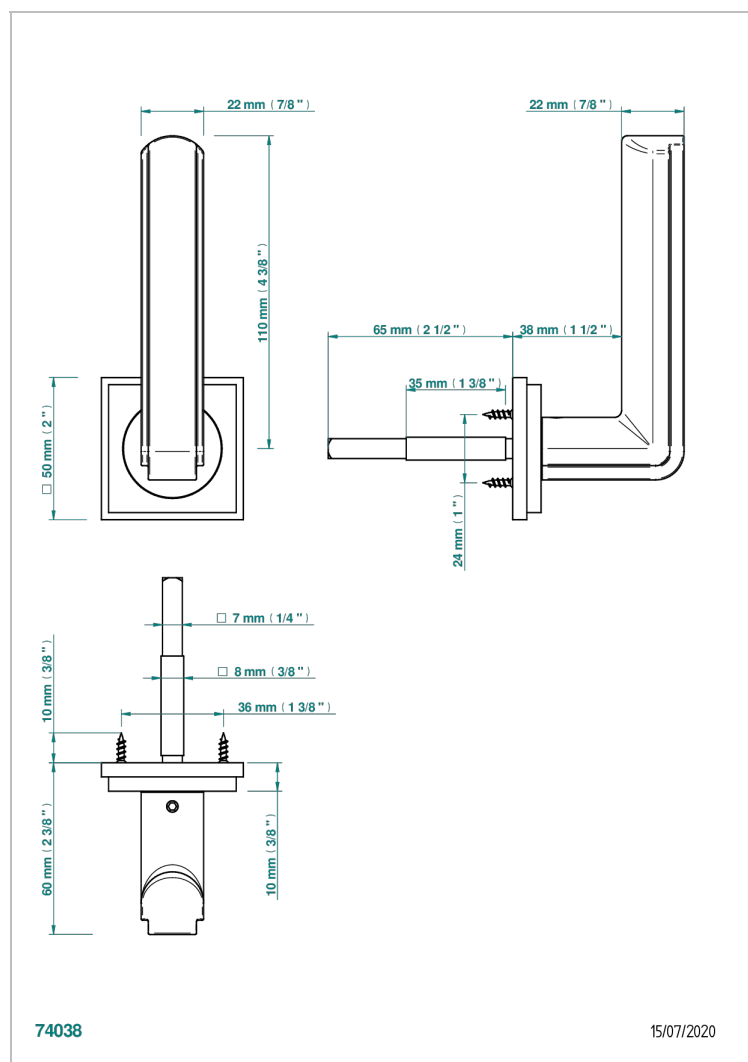

COLLECTION NEW YORK

B8D-DHADM1/S

Door handle (one side) - New York, metal

THG[®]
PARIS

CHARACTERISTIC

- Collection New York
- Door handle (one side) - New York, metal

AVAILABLE FINITIONS

Black ceram - D30
Blush PVD - H62
Brass color PVD - H49
Brown bronze color PVD - F33
Gold color PVD - H52
Graphite PVD - H64