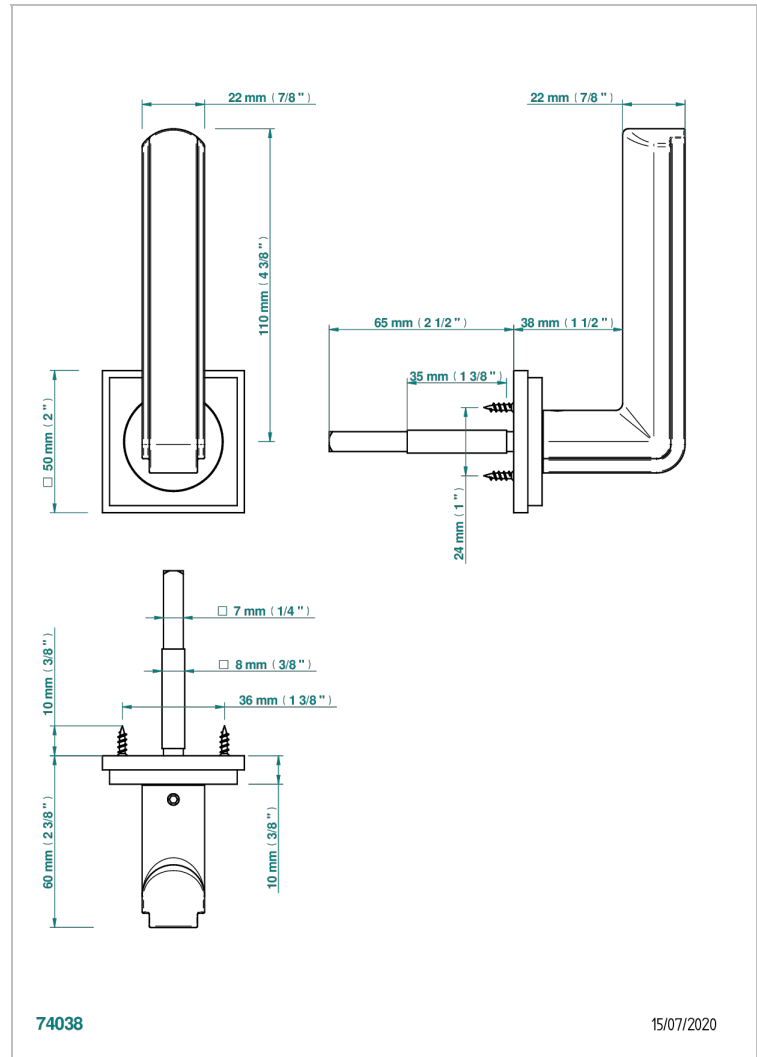

COLLECTION NEW YORK

B8D-DHADM1/S

Door handle (one side) - New York, metal

THG[®]
PARIS

CHARACTERISTIC

- Collection New York
- Door handle (one side) - New York, metal

AVAILABLE FINITIONS

Black ceram - D30
Blush PVD - H62
Brass color PVD - H49
Brown bronze color PVD - F33
Gold color PVD - H52
Graphite PVD - H64