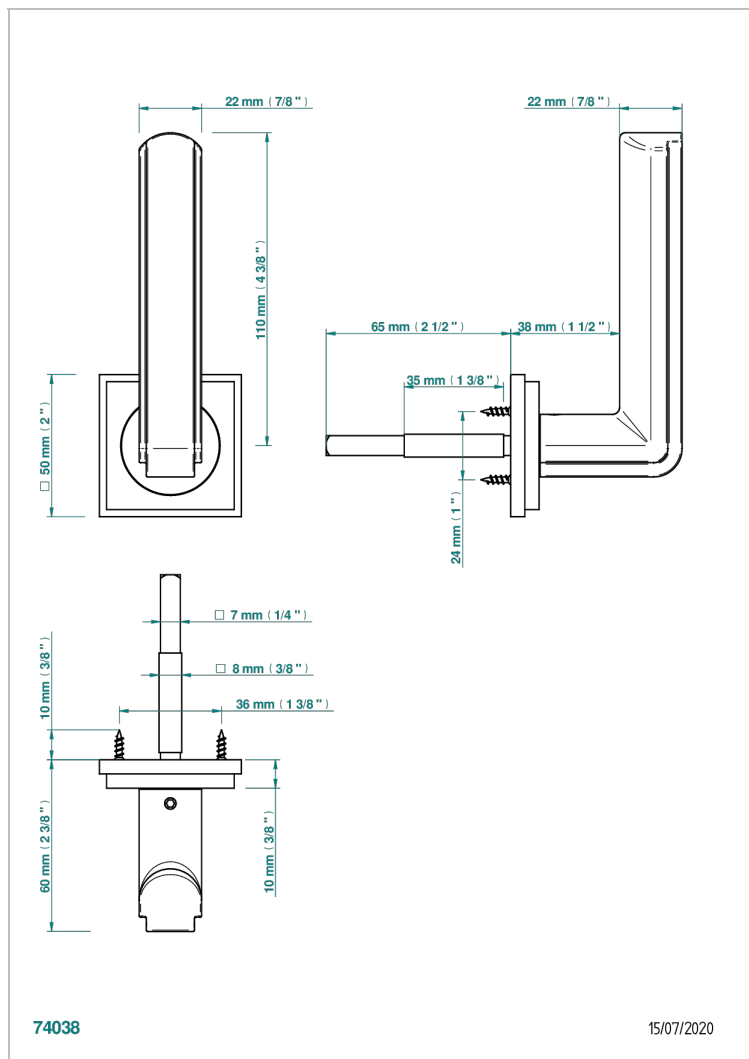

# COLLECTION NEW YORK

B8D-DHADM1/S

Door handle (one side) - New York, metal

THG<sup>®</sup>  
PARIS

## ХАРАКТЕРИСТИКИ

- Collection New York
- Door handle (one side) - New York, metal