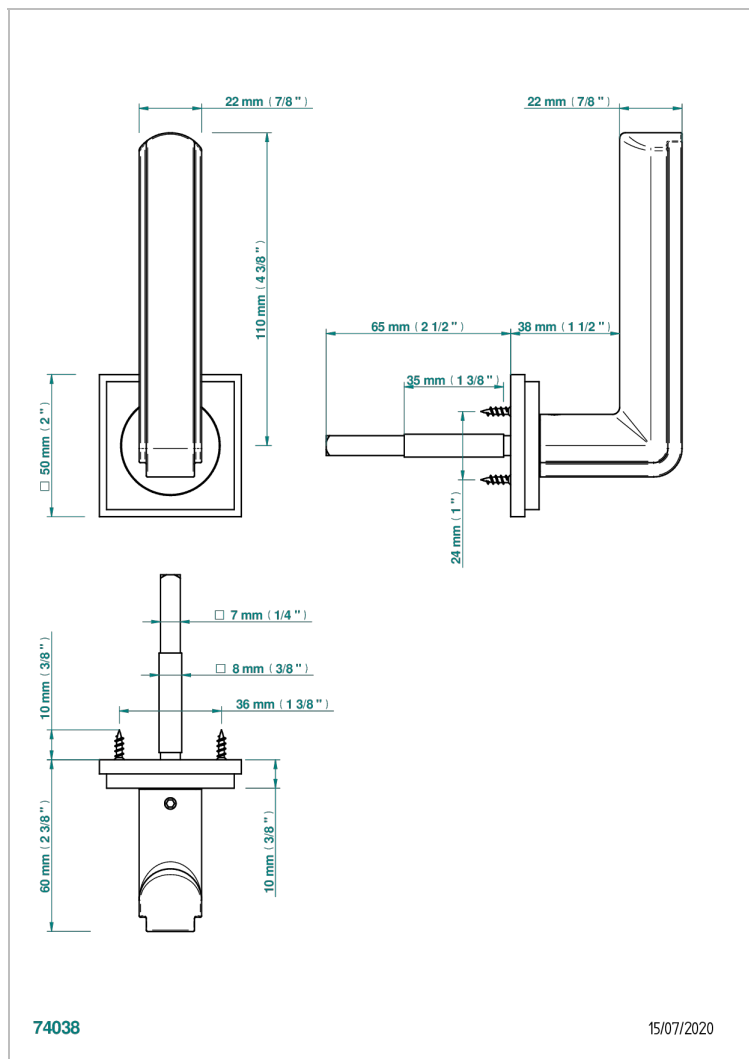

COLLECTION NEW YORK

B8D-DHADM1/S

Door handle (one side) - New York, metal

THG[®]
PARIS

CHARACTERISTIC

- Collection New York
- Door handle (one side) - New York, metal

AVAILABLE FINITIONS

Black ceram - D30
Blush PVD - H62
Brass color PVD - H49
Brown bronze color PVD - F33
Gold color PVD - H52
Graphite PVD - H64