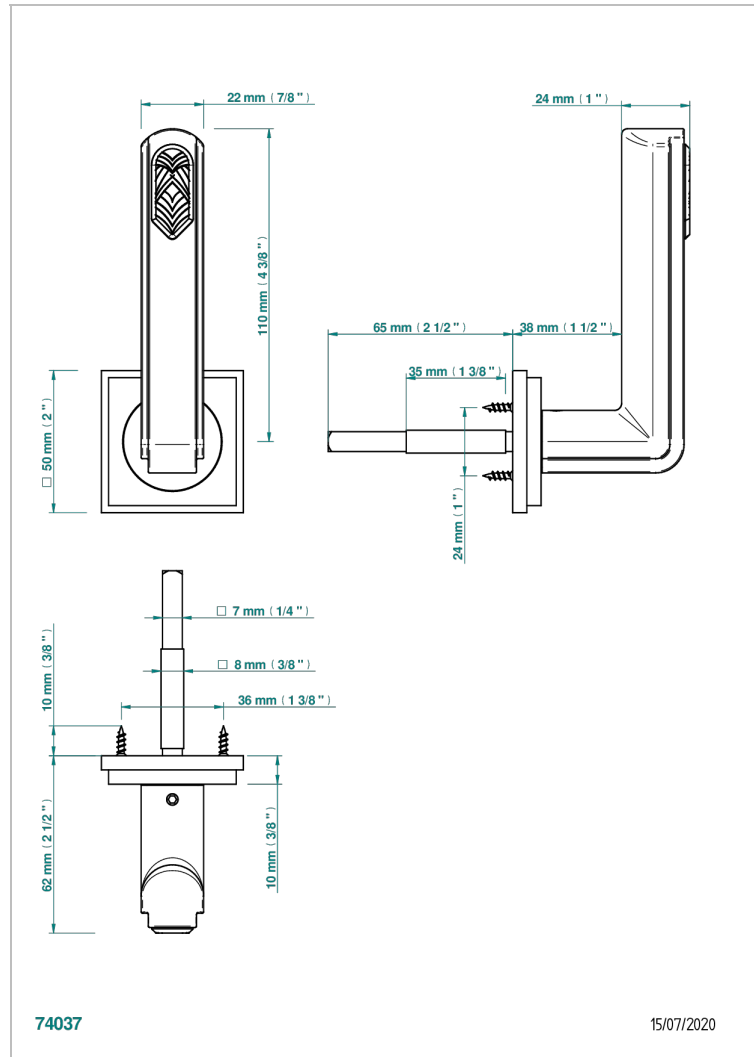

COLLECTION NEW YORK

B8D-DHADC1/S

Door handle (one side) - New York, Lalique inlay

THG[®]
PARIS

CHARACTERISTIC

- Collection New York
- Door handle (one side) - New York, Lalique inlay

AVAILABLE FINITIONS

Black ceram - D30
Blush PVD - H62
Brass color PVD - H49
Brown bronze color PVD - F33
Gold color PVD - H52
Graphite PVD - H64