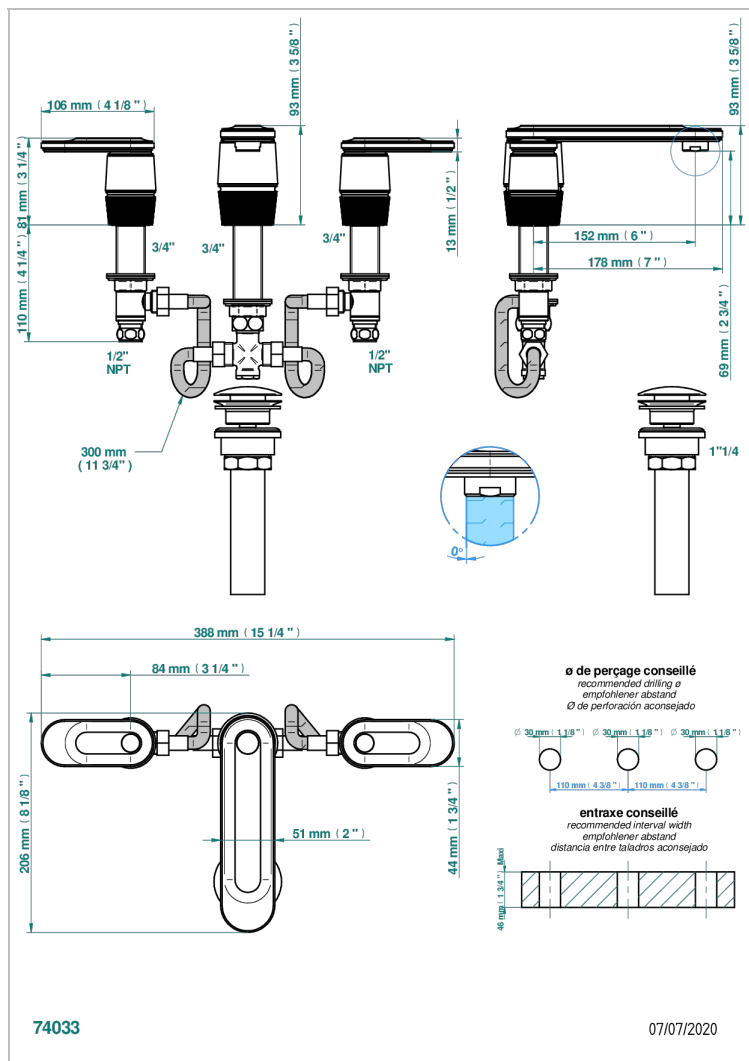

# CORVAIR FIOR DI BOSCO WITH LEVER HANDLES

U8L-151/US

Widespread lavatory set with drain

## CHARACTERISTIC

- Corvaire Fior di Bosco with lever handles
- Widespread lavatory set with drain