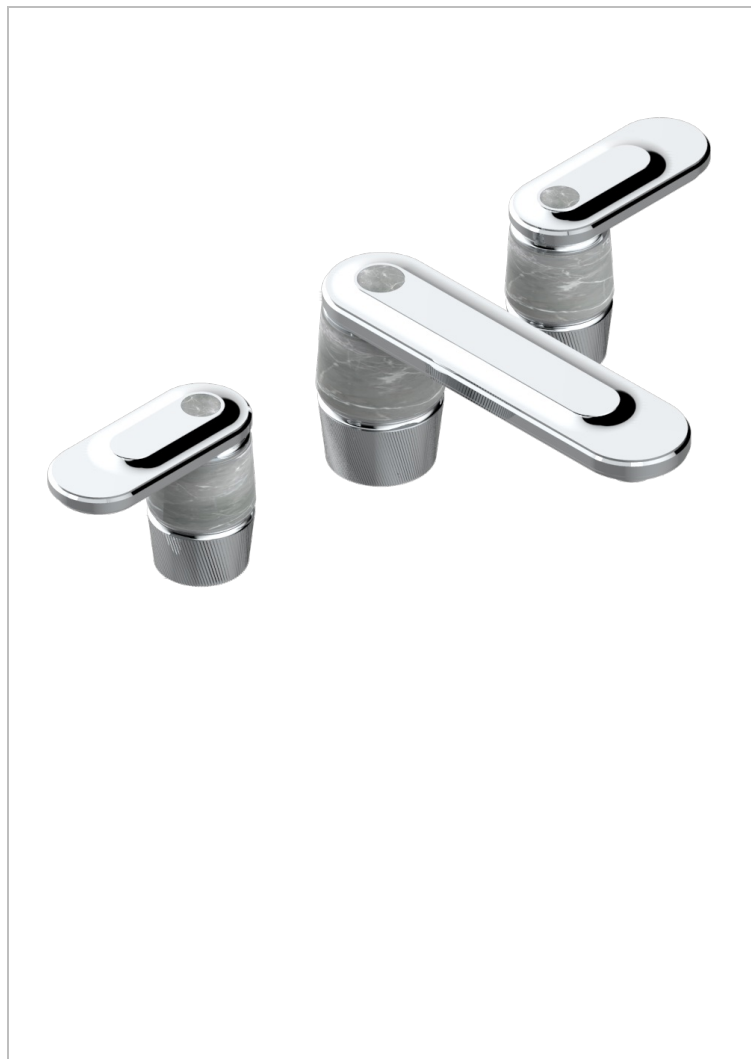

# CORVAIR FIOR DI BOSCO WITH LEVER HANDLES

U8L-151/US

Widespread lavatory set with drain

## CHARACTERISTIC

- Corvaire Fior di Bosco with lever handles
- Widespread lavatory set with drain

## AVAILABLE FINITIONS

Black ceram - D30  
Blush PVD - H62  
Brass color PVD - H49  
Brown bronze color PVD - F33  
Chrome polished - A02  
Gold color PVD - H52

Gold mat - F07  
Gold polished - F01  
Graphite PVD - H64  
Light coated bronze - D01  
Matt Umber PVD - H67  
Matt blush PVD - H60