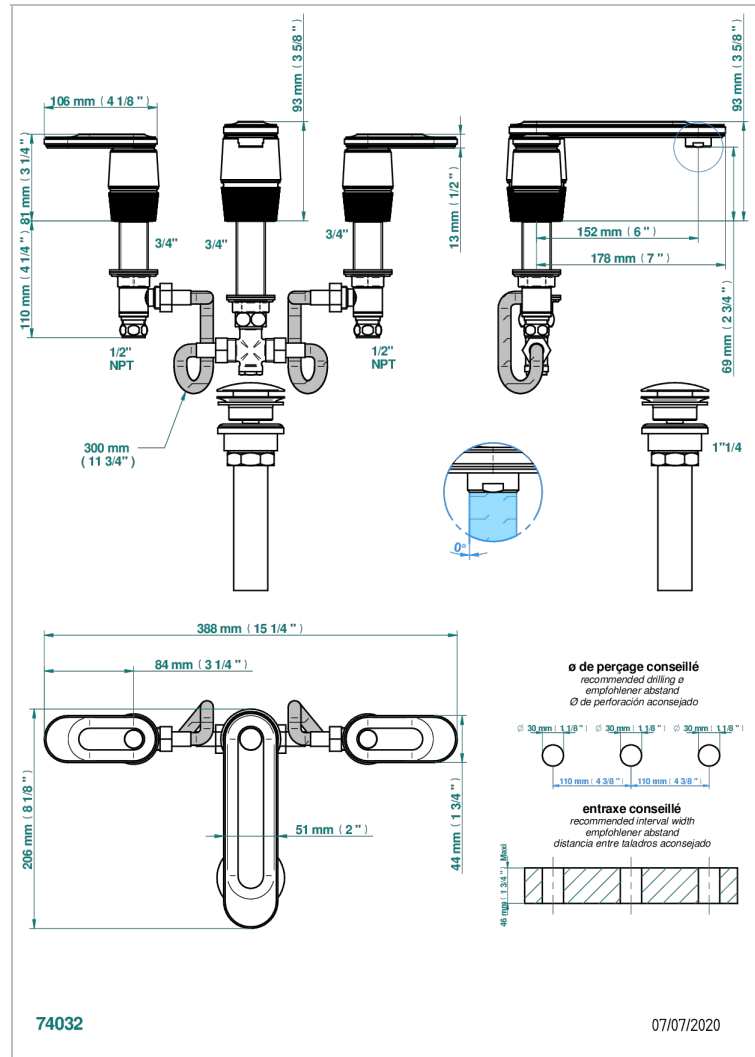

# CORVAIR PORTORO CON MANETAS

U8J-151/US

Rim mounted 3-hole basin mixer with waste

THG<sup>®</sup>  
PARIS

## CARACTERÍSTICAS

- Corvaair Portoro con manetas
- Rim mounted 3-hole basin mixer with waste