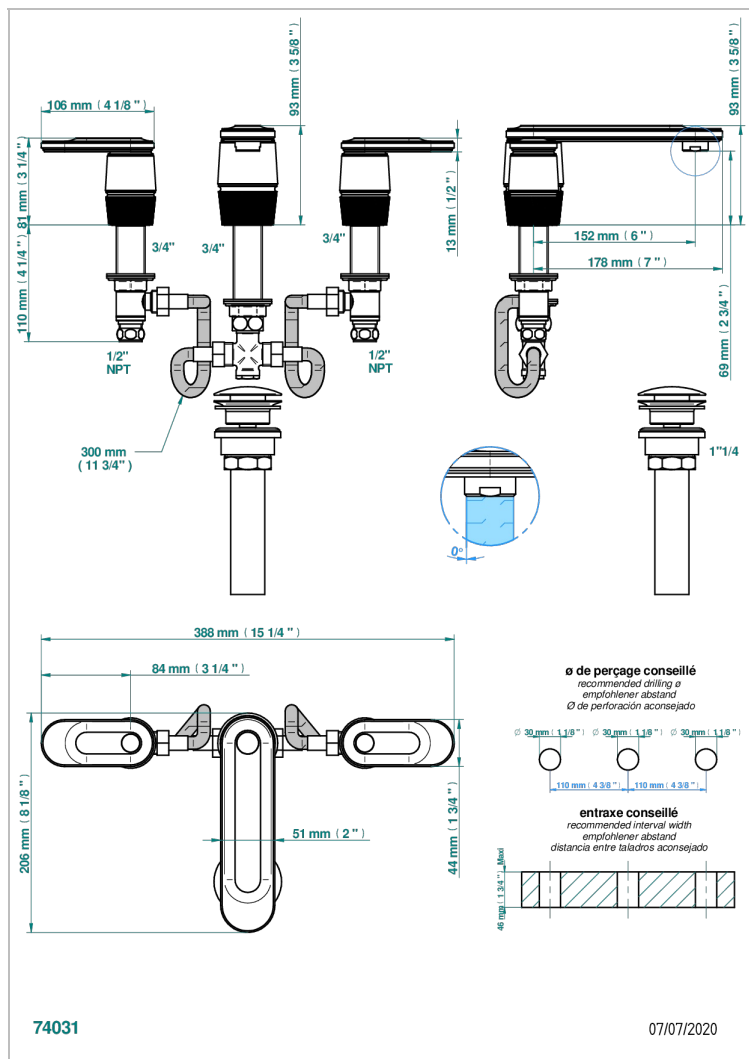

# CORVAIR HOWLITE CON MANETAS

U8G-151/US

Rim mounted 3-hole basin mixer with waste

## CARACTERÍSTICAS

- Corvaire Howlite con manetas
- Rim mounted 3-hole basin mixer with waste