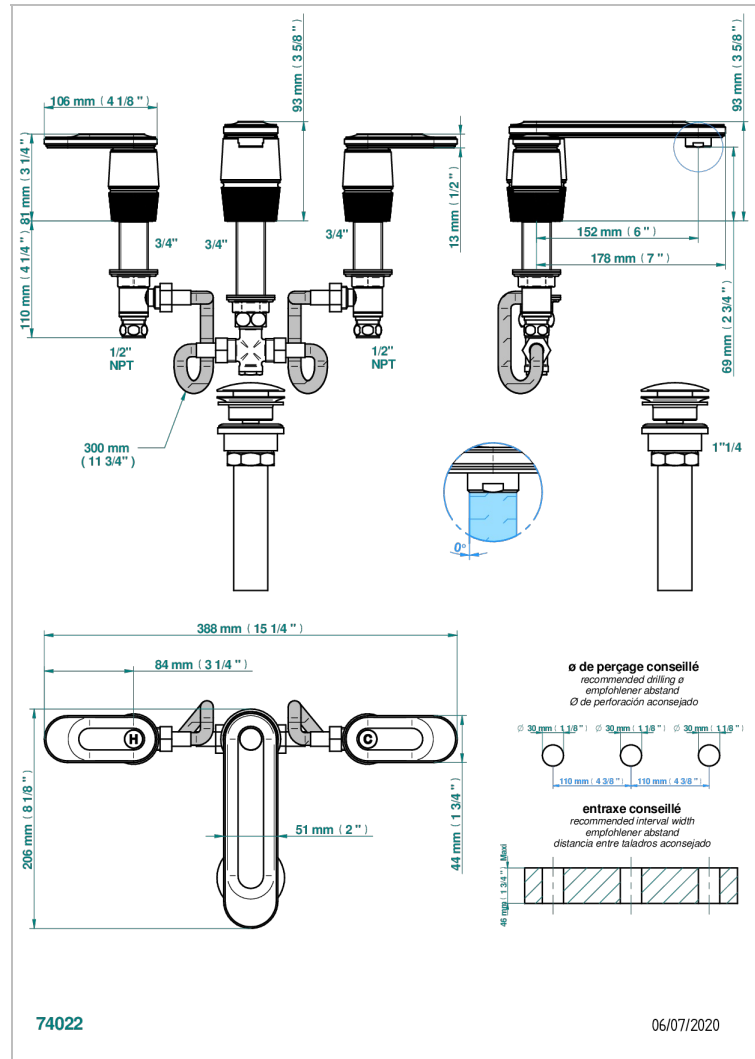

CORVAIR WITH LEVER HANDLES

U8E-151/US

Widespread lavatory set with drain

CHARACTERISTIC

- Corvaire with lever handles
- Widespread lavatory set with drain

AVAILABLE FINITIONS

Black ceram - D30
Blush PVD - H62
Brass color PVD - H49
Brown bronze color PVD - F33
Chrome polished - A02
Gold color PVD - H52

Matt nickel color PVD - H56
Nickel color PVD - H55
Nickel polished - B01
Polished chrome with gold inlay - GA1
Soft gold - F30
Soft matt gold - F31

Umber PVD - H66