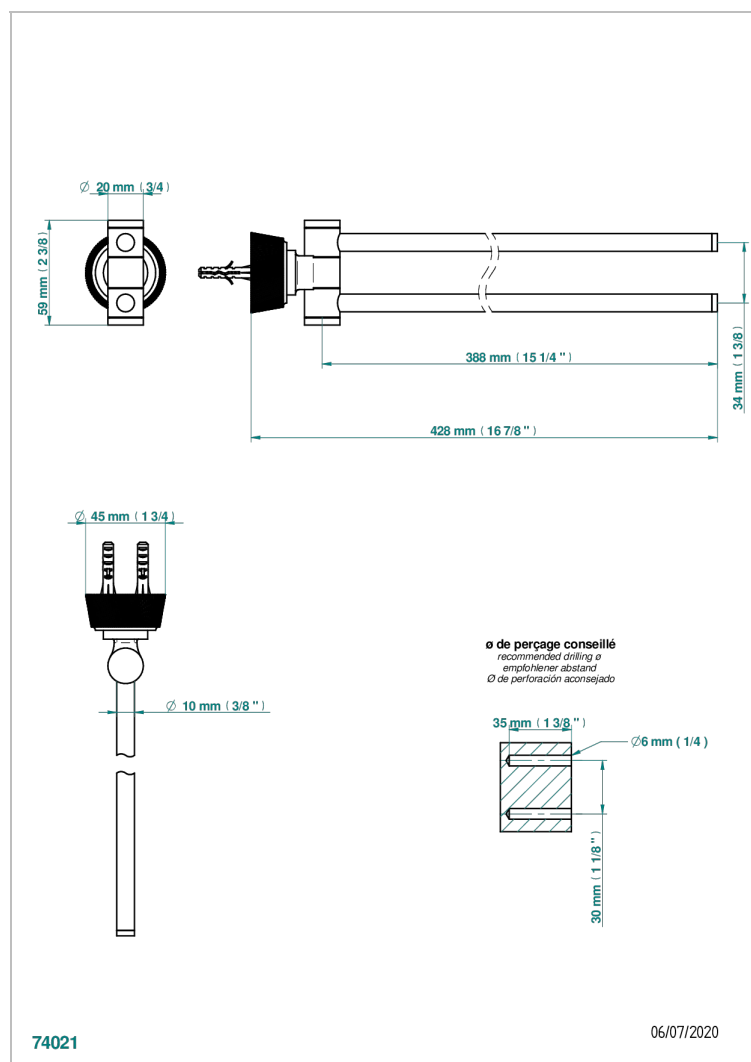

CORVAIR FIOR DI BOSCO WITH LEVER HANDLES

U8L-522

Towel bar 15 3/4" long, double swivel

CHARACTERISTIC

- Corvoir Fior di Bosco with lever handles
- Towel bar 15 3/4" long, double swivel

AVAILABLE FINITIONS

Black ceram - D30
Blush PVD - H62
Brass color PVD - H49
Brown bronze color PVD - F33
Chrome polished - A02
Gold color PVD - H52

Matt nickel color PVD - H56
Nickel color PVD - H55
Nickel polished - B01
Soft gold - F30
Soft matt gold - F31
Umber PVD - H66