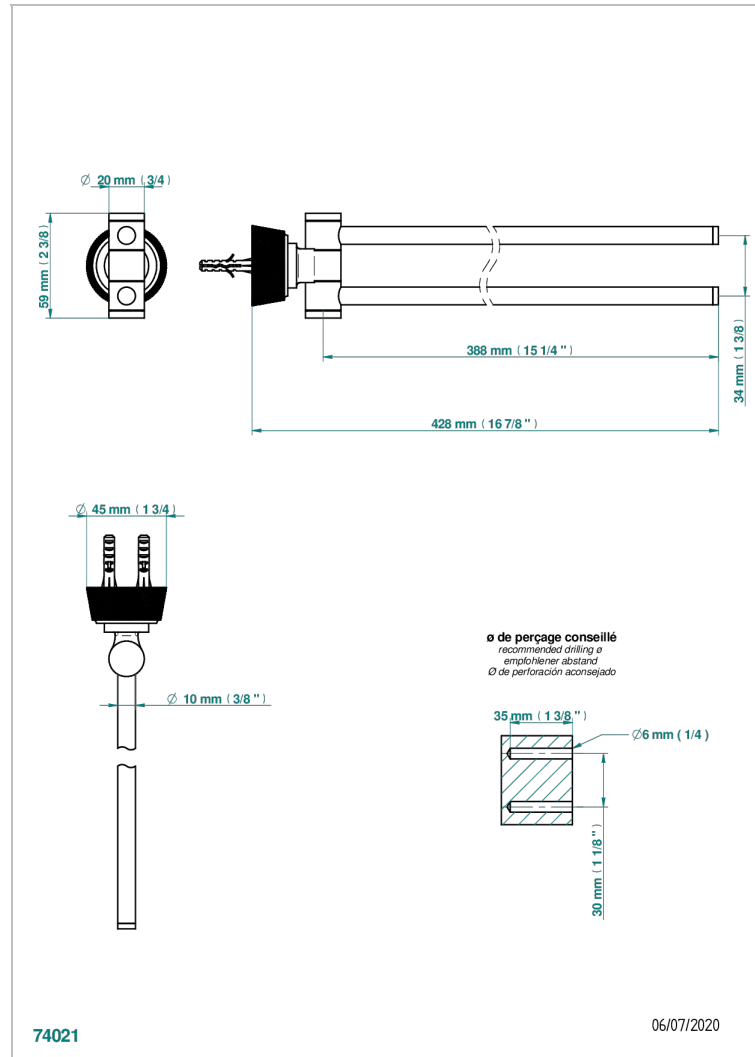

CORVAIR FIOR DI BOSCO WITH LEVER

U8L-522

Double towel holder, 2 mobile rails, length: 400 mm, \varnothing 16 mm

THG[®]
PARIS

CHARACTERISTIC

- Corvoir Fior di Bosco with lever
- Double towel holder, 2 mobile rails, length: 400 mm, \varnothing 16 mm