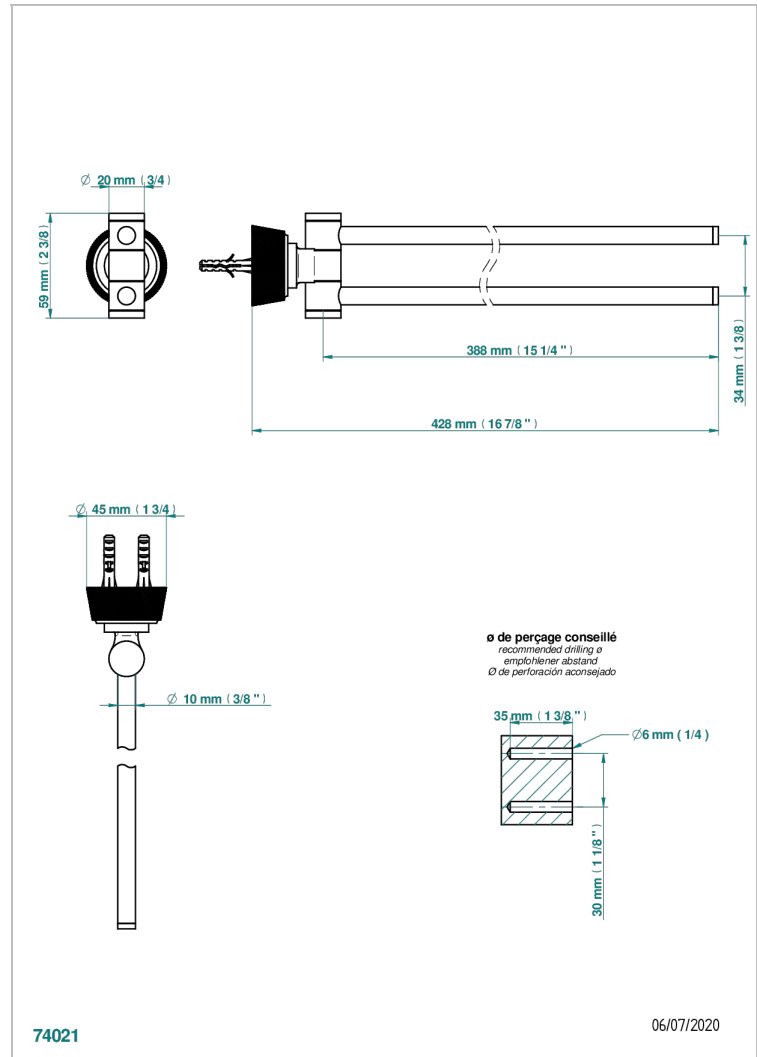

CORVAIR FIOR DI BOSCO WITH LEVER

U8L-522

Double towel holder, 2 mobile rails, length: 400 mm, \varnothing 16 mm

THG[®]
PARIS

CHARACTERISTIC

- Corvoir Fior di Bosco with lever
- Double towel holder, 2 mobile rails, length: 400 mm, \varnothing 16 mm