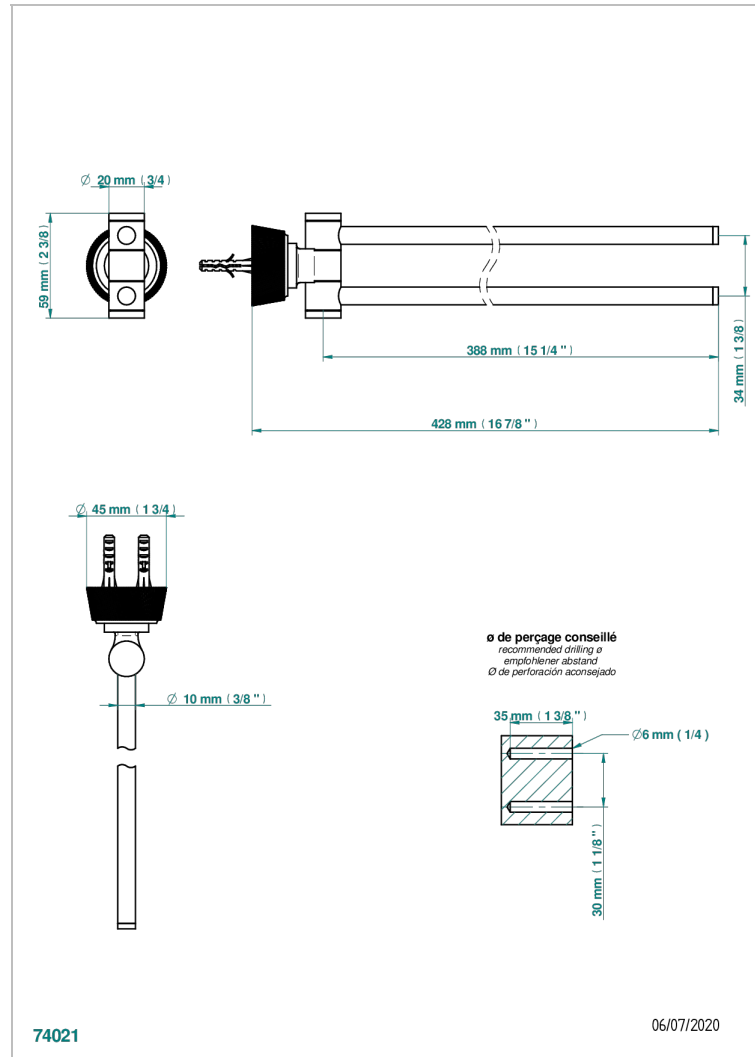

CORVAIR FIOR DI BOSCO WITH LEVER

U8L-522

Double towel holder, 2 mobile rails, length: 400 mm, \varnothing 16 mm

THG[®]
PARIS

CHARACTERISTIC

- Corvair Fior di Bosco with lever
- Double towel holder, 2 mobile rails, length: 400 mm, \varnothing 16 mm