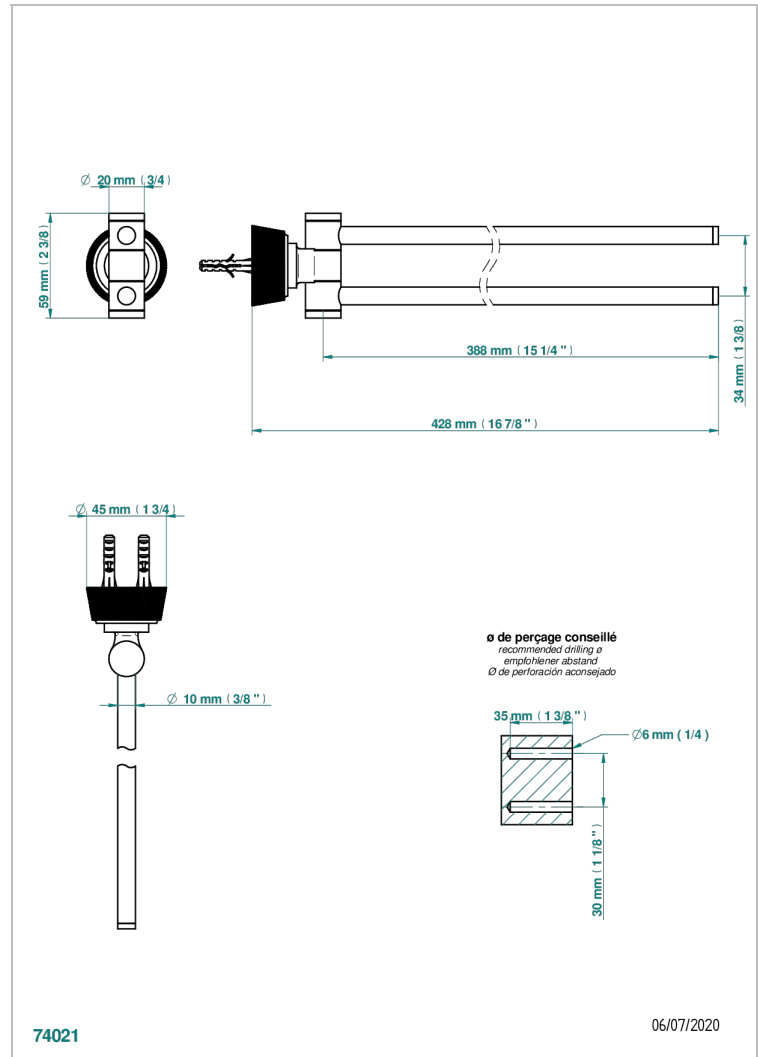

CORVAIR FIOR DI BOSCO

U8K-522

Towel bar 15 3/4" long, double swivel

THG[®]
PARIS

CHARACTERISTIC

- Corvoir Fior di Bosco
- Towel bar 15 3/4" long, double swivel

AVAILABLE FINITIONS

Black ceram - D30
Blush PVD - H62
Brass color PVD - H49
Brown bronze color PVD - F33
Chrome polished - A02
Gold color PVD - H52

Matt nickel color PVD - H56
Nickel color PVD - H55
Nickel polished - B01
Soft gold - F30
Soft matt gold - F31
Umber PVD - H66