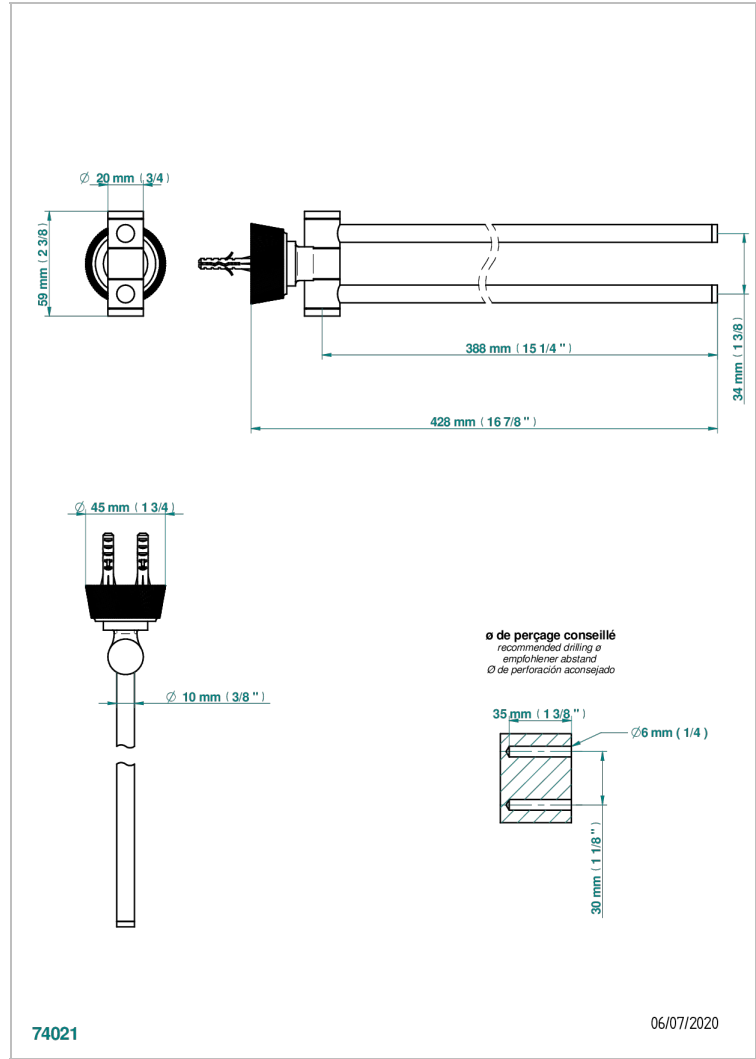

CORVAIR FIOR DI BOSCO

U8K-522

Double towel holder, 2 mobile rails, length: 400 mm, \varnothing 16 mm

THG[®]
PARIS

CHARACTERISTIC

- Corvoir Fior di Bosco
- Double towel holder, 2 mobile rails, length: 400 mm, \varnothing 16 mm