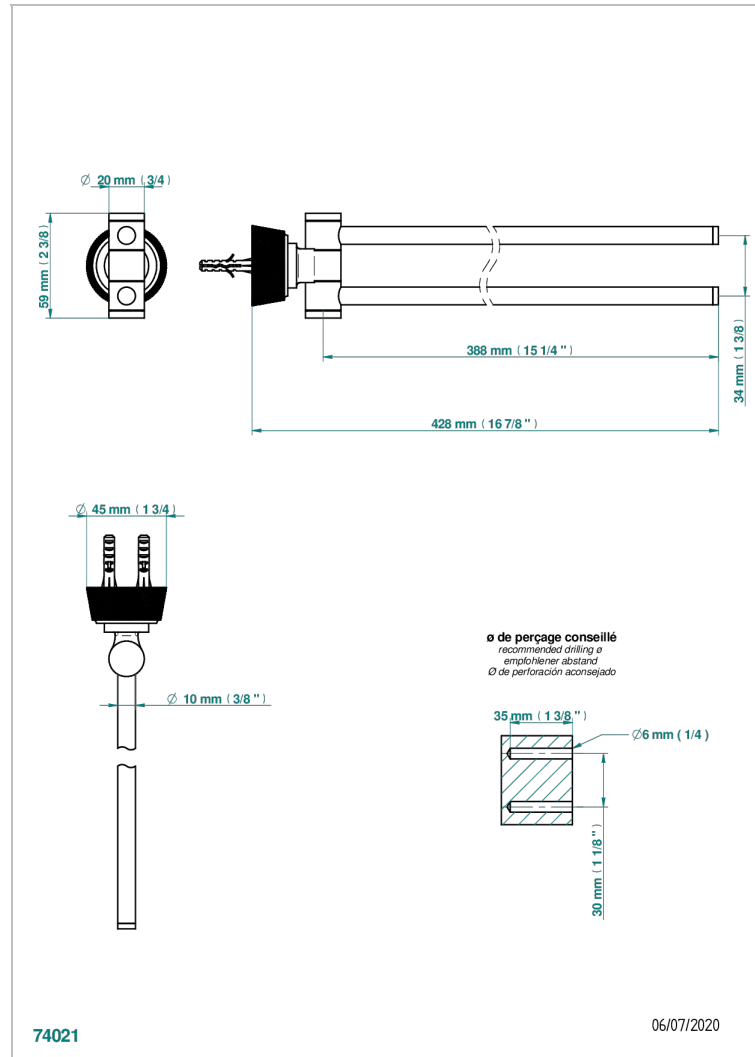

CORVAIR FIOR DI BOSCO

U8K-522

Double towel holder, 2 mobile rails, length: 400 mm, \varnothing 16 mm

THG[®]
PARIS

CHARACTERISTIC

- Corvoir Fior di Bosco
- Double towel holder, 2 mobile rails, length: 400 mm, \varnothing 16 mm