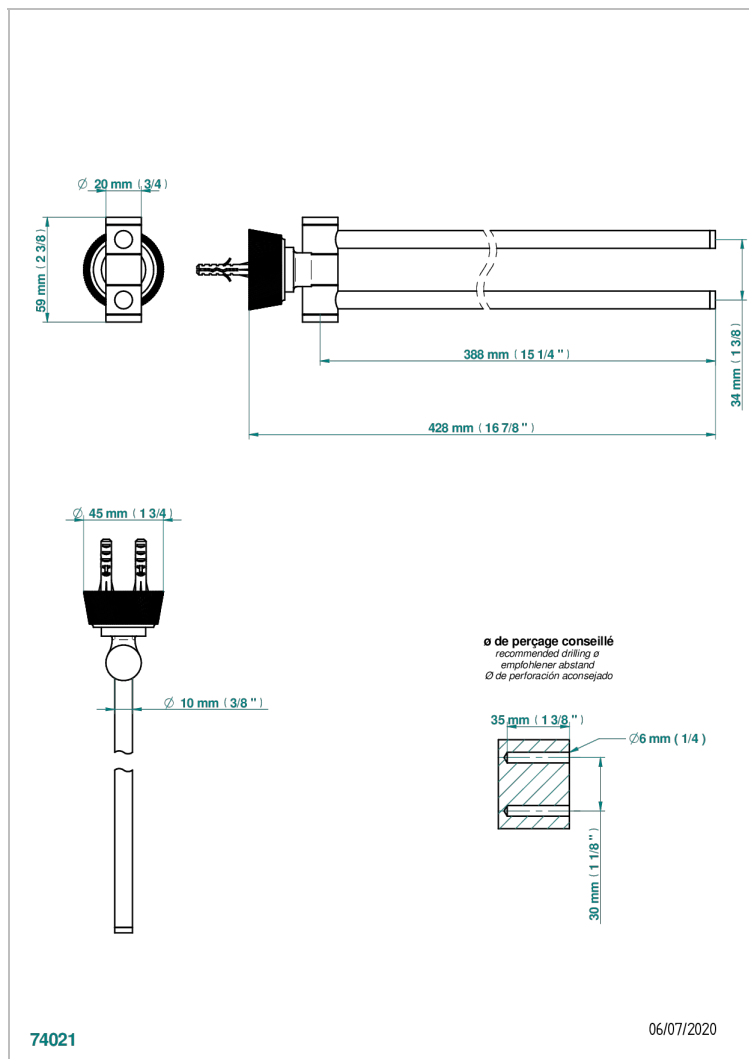

CORVAIR PORTORO WITH LEVER HANDLES

U8J-522

Towel bar 15 3/4" long, double swivel

THG[®]
PARIS

CHARACTERISTIC

- Corvaair Portoro with lever handles
- Towel bar 15 3/4" long, double swivel

AVAILABLE FINITIONS