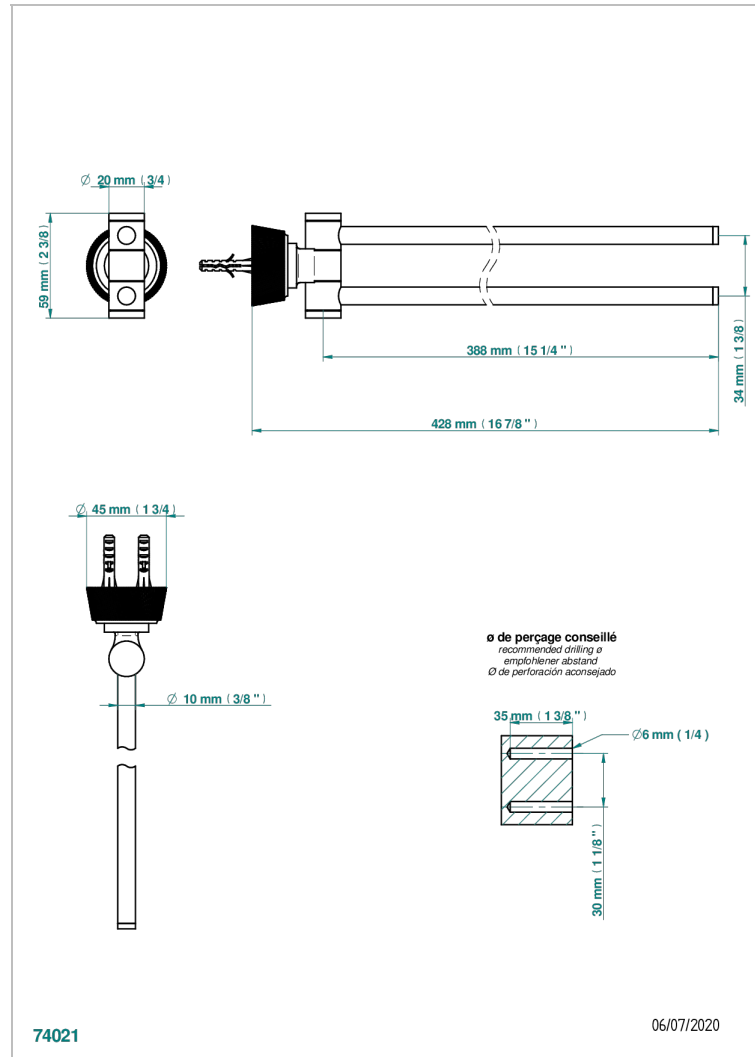

CORVAIR PORTORO WITH LEVER

U8J-522

Double towel holder, 2 mobile rails, length: 400 mm, \varnothing 16 mm

THG[®]
PARIS

CHARACTERISTIC

- Corvoir Portoro with lever
- Double towel holder, 2 mobile rails, length: 400 mm, \varnothing 16 mm