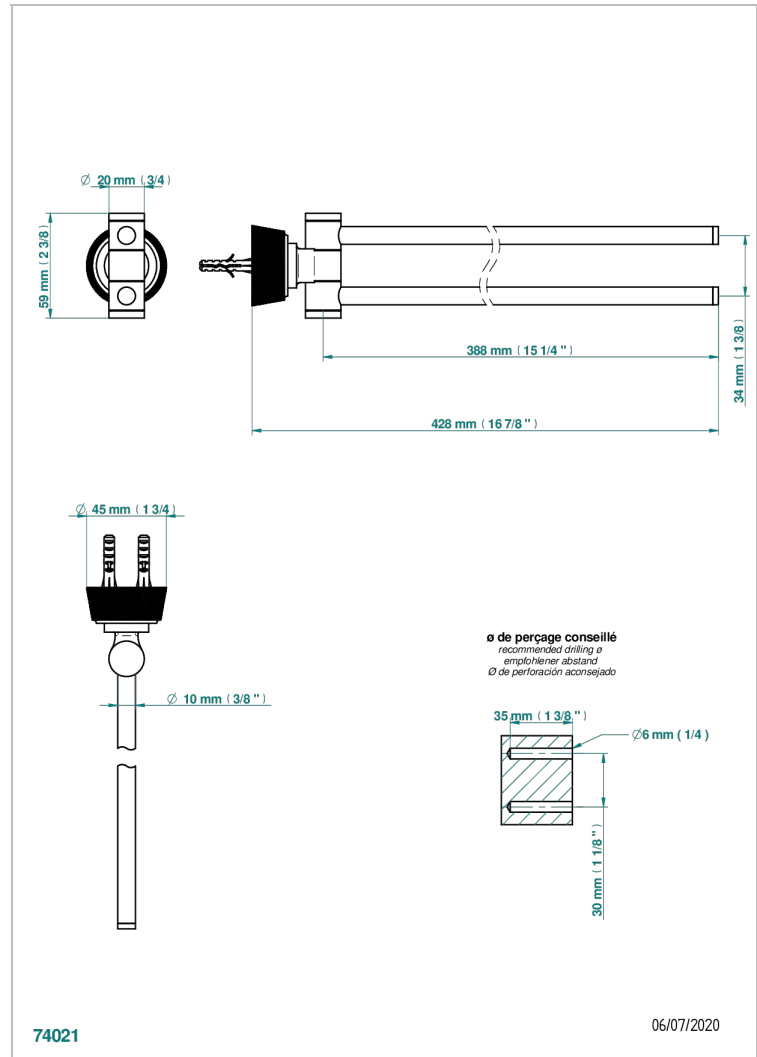

CORVAIR PORTORO

U8H-522

Double towel holder, 2 mobile rails, length: 400 mm, \varnothing 16 mm

THG[®]
PARIS

CHARACTERISTIC

- Corvoir Portoro
- Double towel holder, 2 mobile rails, length: 400 mm, \varnothing 16 mm