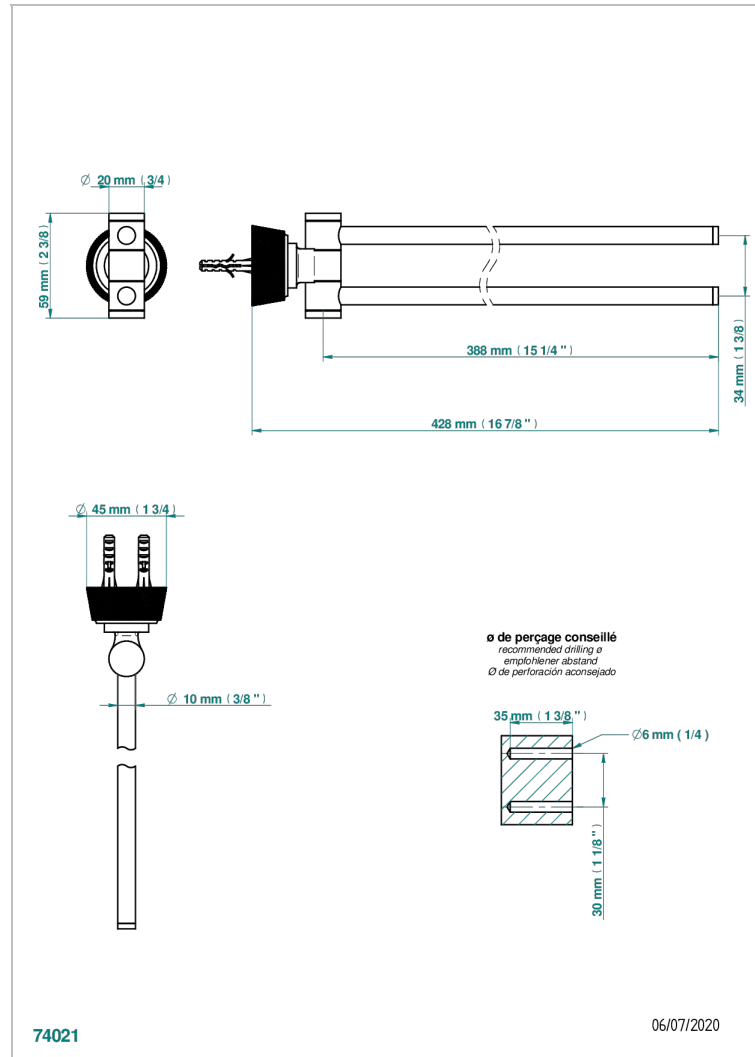

CORVAIR PORTORO

U8H-522

Double towel holder, 2 mobile rails, length: 400 mm, \varnothing 16 mm

THG[®]
PARIS

CHARACTERISTIC

- Corvoir Portoro
- Double towel holder, 2 mobile rails, length: 400 mm, \varnothing 16 mm