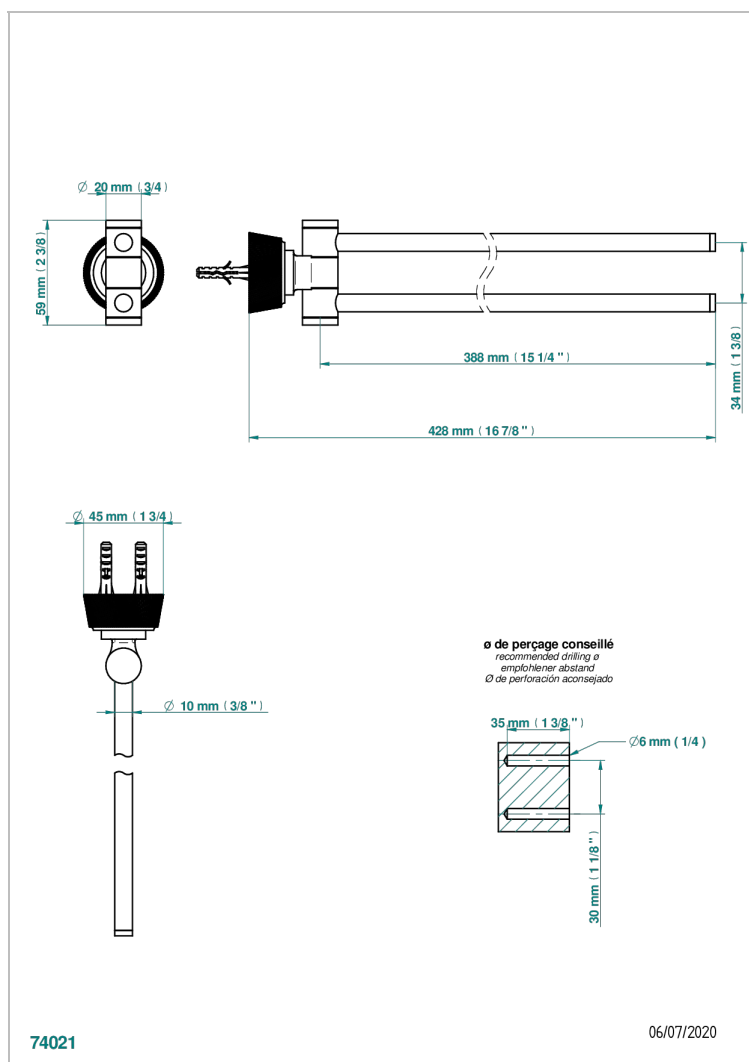

CORVAIR HOWLITE WITH LEVER HANDLES

U8G-522

Towel bar 15 3/4" long, double swivel

CHARACTERISTIC

- Corvaire Howlite with lever handles
- Towel bar 15 3/4" long, double swivel

AVAILABLE FINITIONS

Black ceram - D30
Blush PVD - H62
Brass color PVD - H49
Brown bronze color PVD - F33
Chrome polished - A02
Gold color PVD - H52

Matt nickel color PVD - H56
Nickel color PVD - H55
Nickel polished - B01
Soft gold - F30
Soft matt gold - F31
Umber PVD - H66