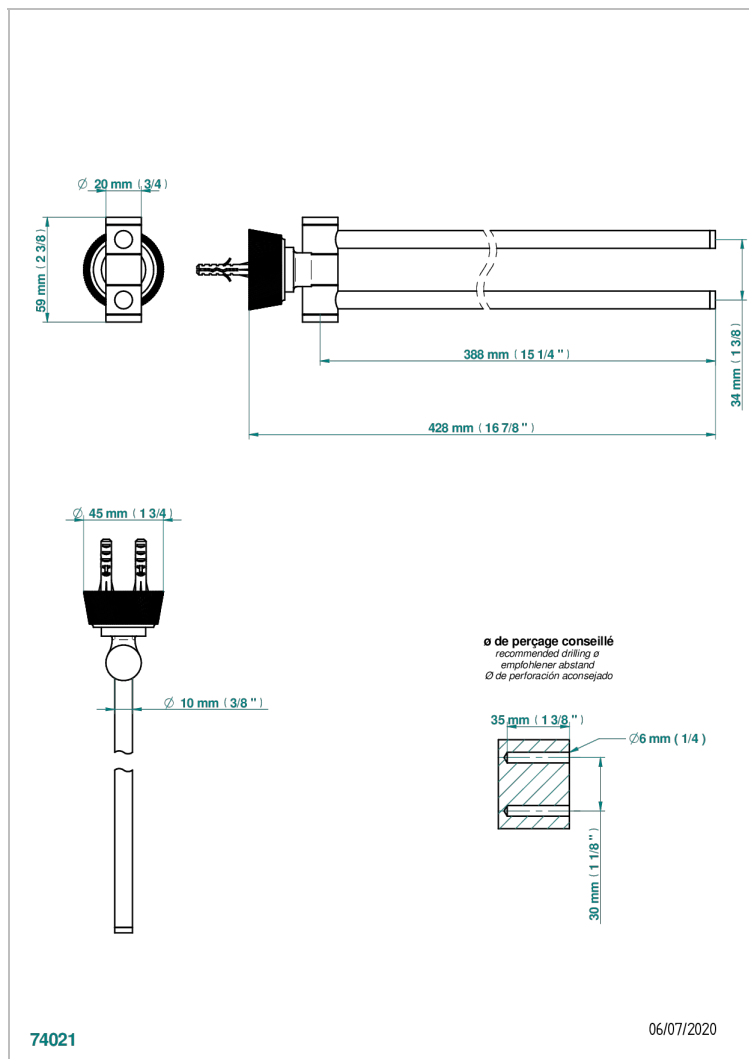

CORVAIR HOWLITE WITH LEVER

U8G-522

Double towel holder, 2 mobile rails, length: 400 mm, \varnothing 16 mm

THG[®]
PARIS

CHARACTERISTIC

- Corvaire Howlite with lever
- Double towel holder, 2 mobile rails, length: 400 mm, \varnothing 16 mm