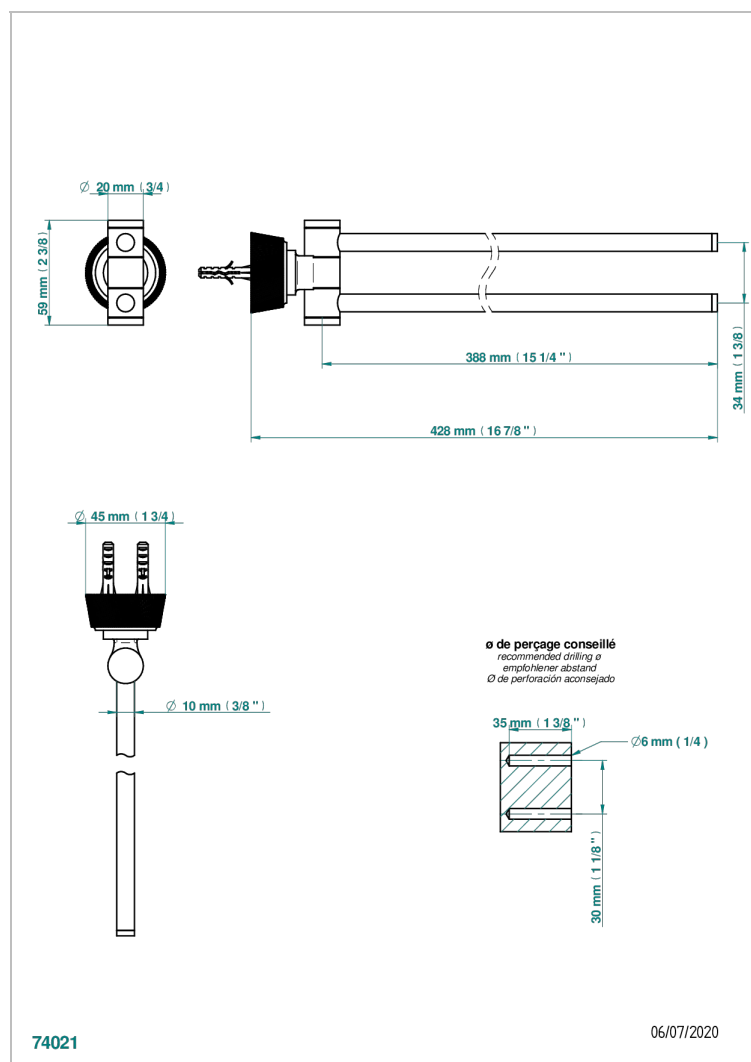

CORVAIR HOWLITE WITH LEVER

U8G-522

Double towel holder, 2 mobile rails, length: 400 mm, \varnothing 16 mm

THG[®]
PARIS

CHARACTERISTIC

- Corvaire Howlite with lever
- Double towel holder, 2 mobile rails, length: 400 mm, \varnothing 16 mm