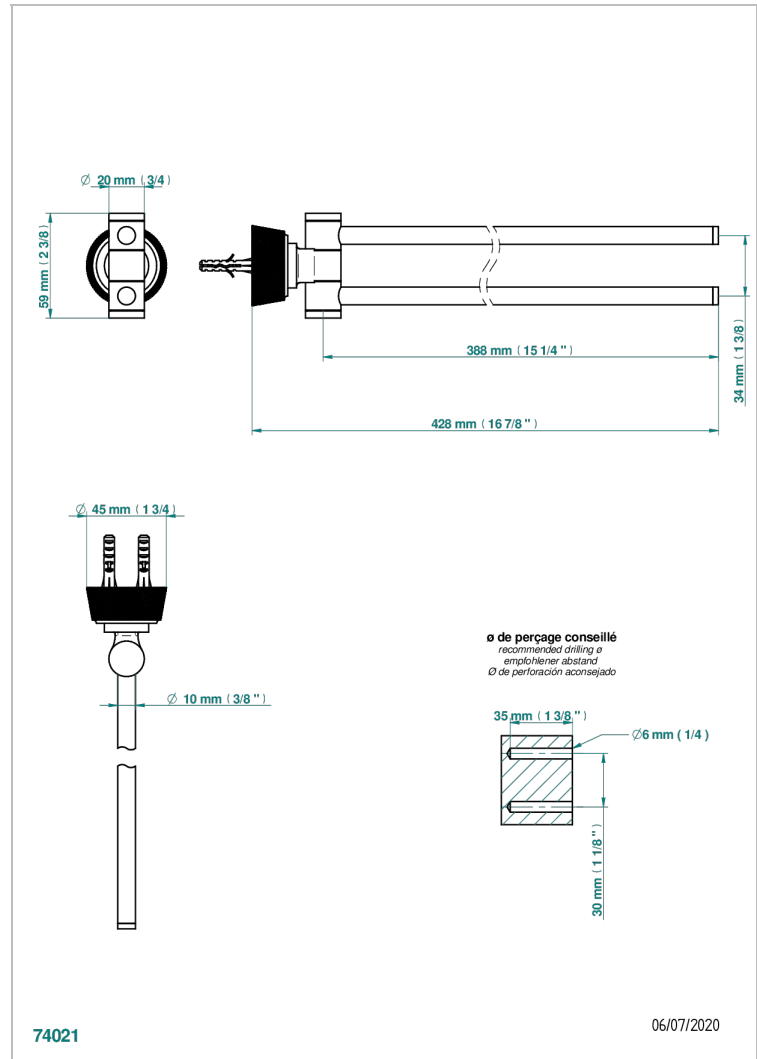

CORVAIR HOWLITE

U8F-522

Double towel holder, 2 mobile rails, length: 400 mm, \varnothing 16 mm

THG[®]
PARIS

CHARACTERISTIC

- Corvaire Howlite
- Double towel holder, 2 mobile rails, length: 400 mm, \varnothing 16 mm