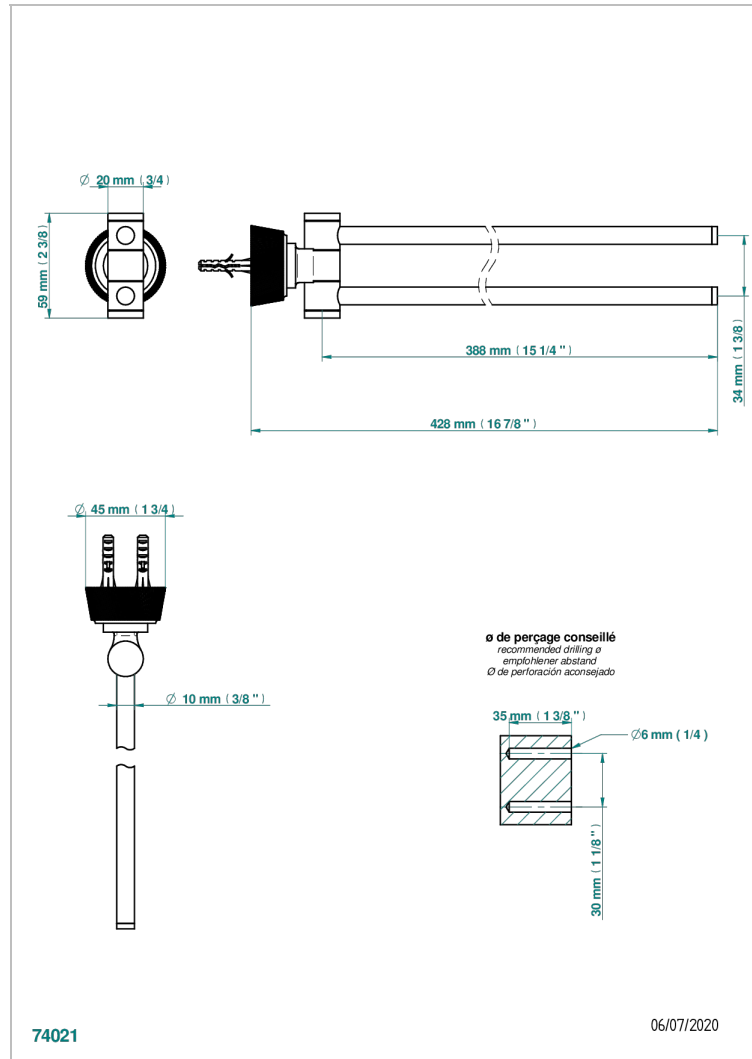

# CORVAIR WITH LEVER HANDLES

U8E-522

Towel bar 15 3/4" long, double swivel

## CHARACTERISTIC

- Corvaire with lever handles
- Towel bar 15 3/4" long, double swivel

Umber PVD - H66