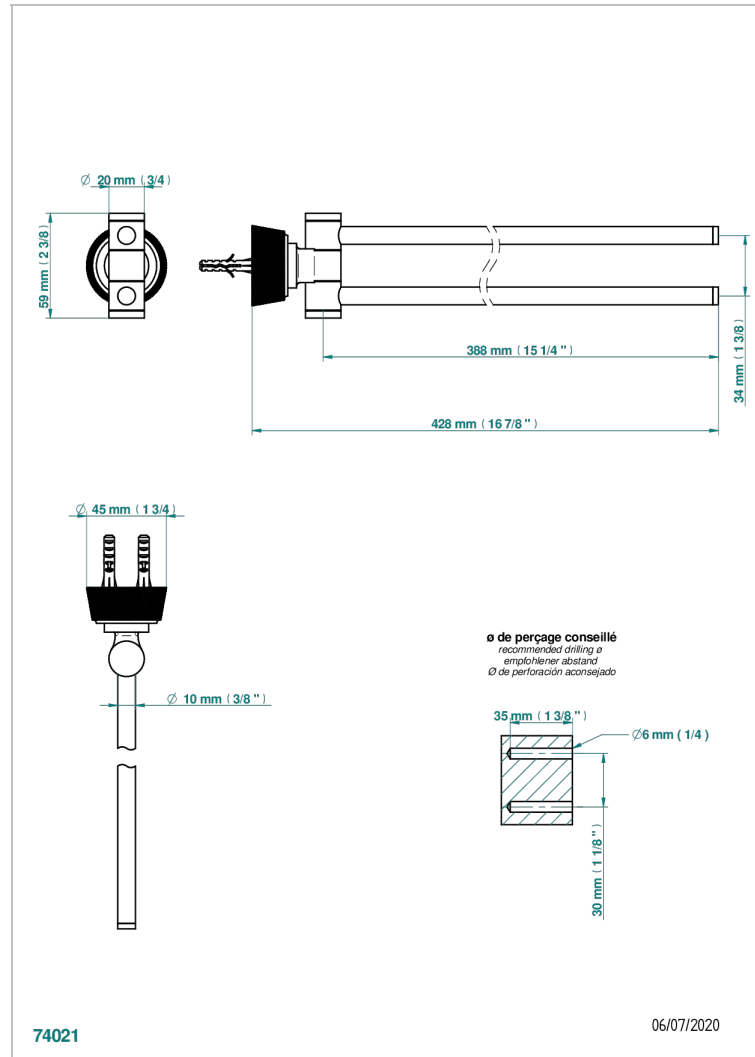

CORVAIR WITH LEVER

U8E-522

Double towel holder, 2 mobile rails, length: 400 mm, \varnothing 16 mm

CHARACTERISTIC

- Corvaire with lever
- Double towel holder, 2 mobile rails, length: 400 mm, \varnothing 16 mm