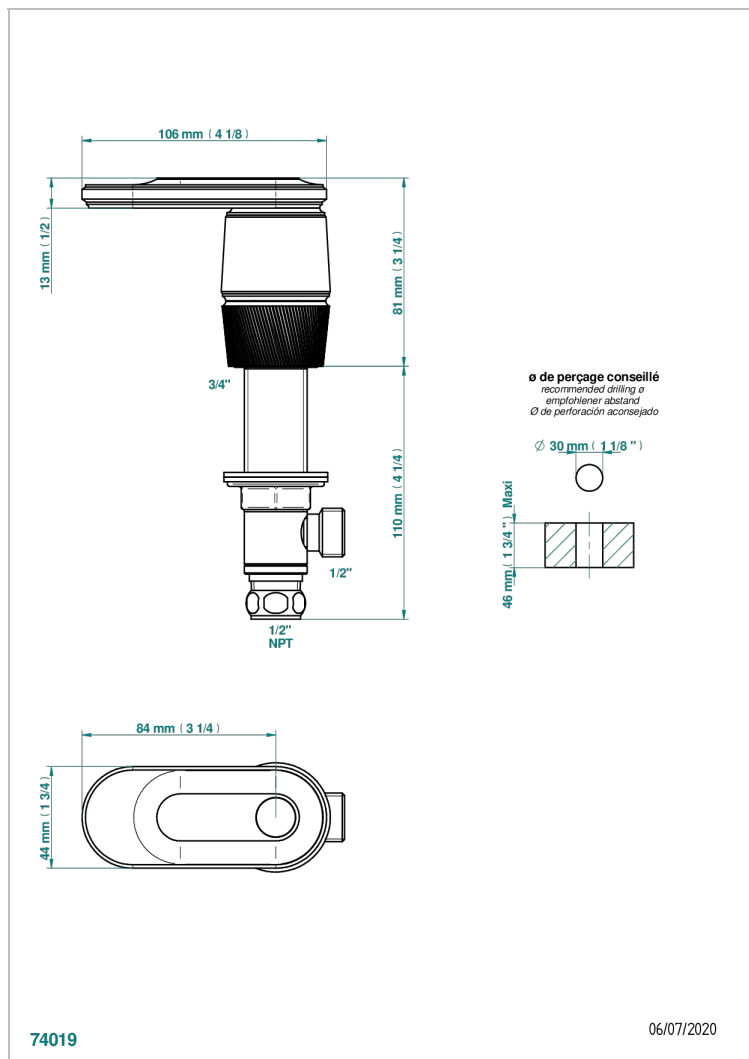

CORVAIR FIOR DI BOSCO WITH LEVER HANDLES

U8L-35/HUS

1/2" deck valve with trim for lavatory - Hot

CHARACTERISTIC

- Corvaire Fior di Bosco with lever handles
- 1/2" deck valve with trim for lavatory - Hot

AVAILABLE FINITIONS