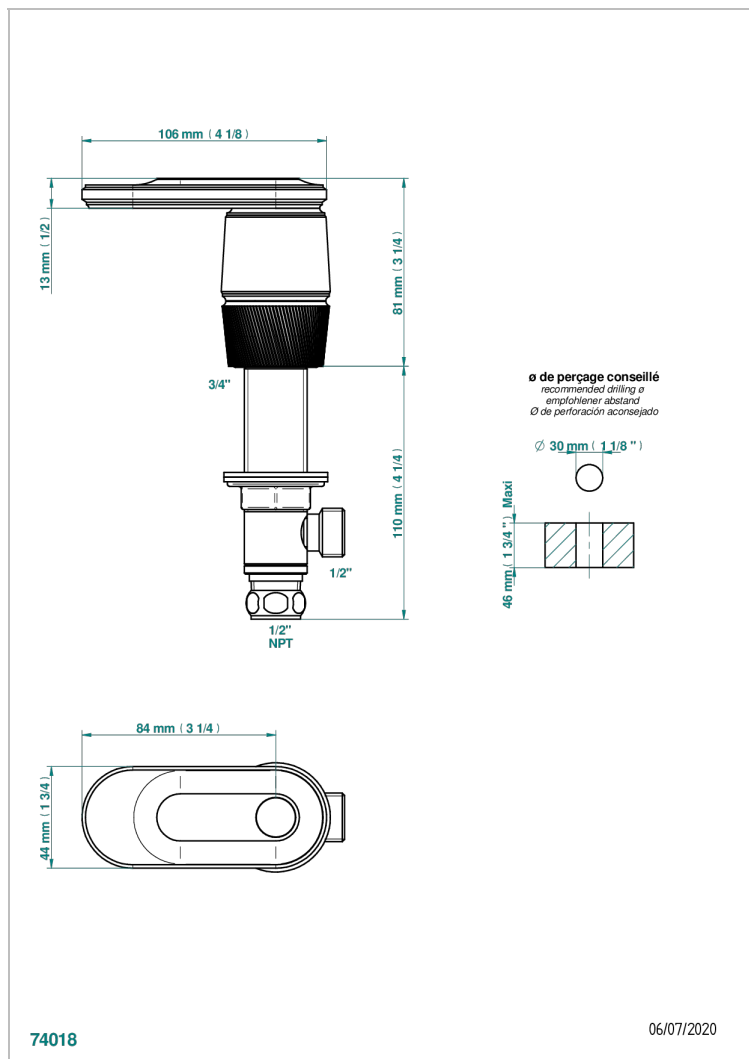

# CORVAIR PORTORO WITH LEVER HANDLES

U8J-35/HUS

1/2" deck valve with trim for lavatory - Hot

## CHARACTERISTIC

- Corvaair Portoro with lever handles
- 1/2" deck valve with trim for lavatory - Hot