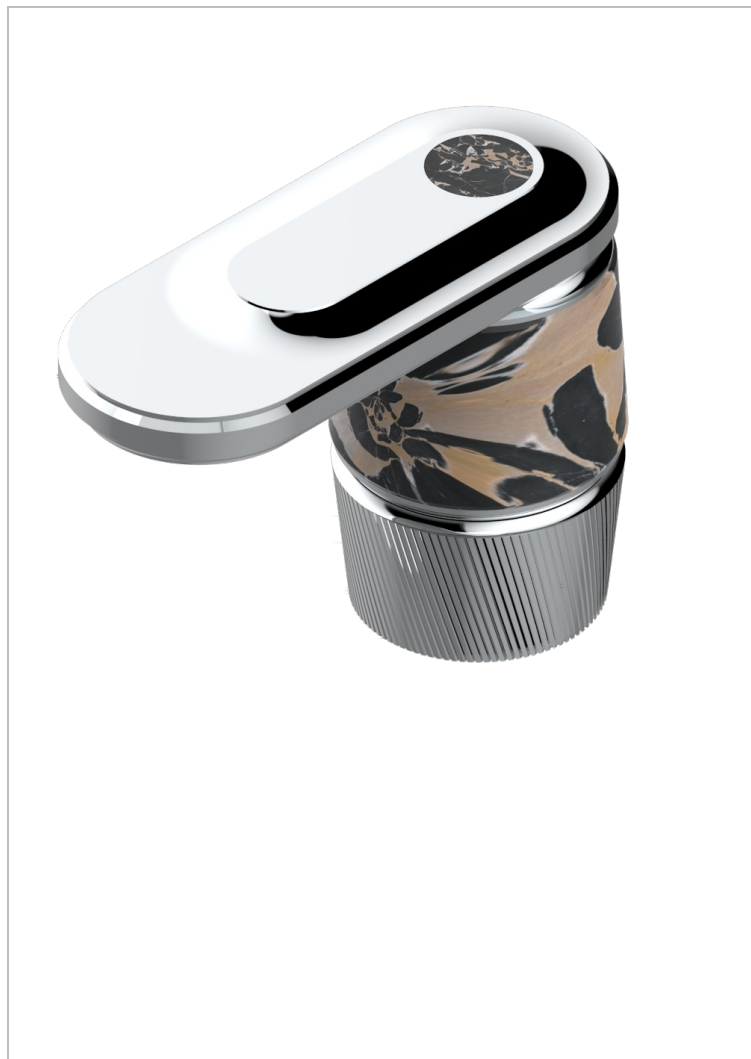

# CORVAIR PORTORO WITH LEVER HANDLES

U8J-35/HUS

1/2" deck valve with trim for lavatory - Hot

## CHARACTERISTIC

- Corvaair Portoro with lever handles
- 1/2" deck valve with trim for lavatory - Hot

## AVAILABLE FINITIONS

Black ceram - D30  
Blush PVD - H62  
Brass color PVD - H49  
Brown bronze color PVD - F33  
Chrome polished - A02  
Gold color PVD - H52

Gold mat - F07  
Gold polished - F01  
Graphite PVD - H64  
Light coated bronze - D01  
Matt Umber PVD - H67  
Matt blush PVD - H60