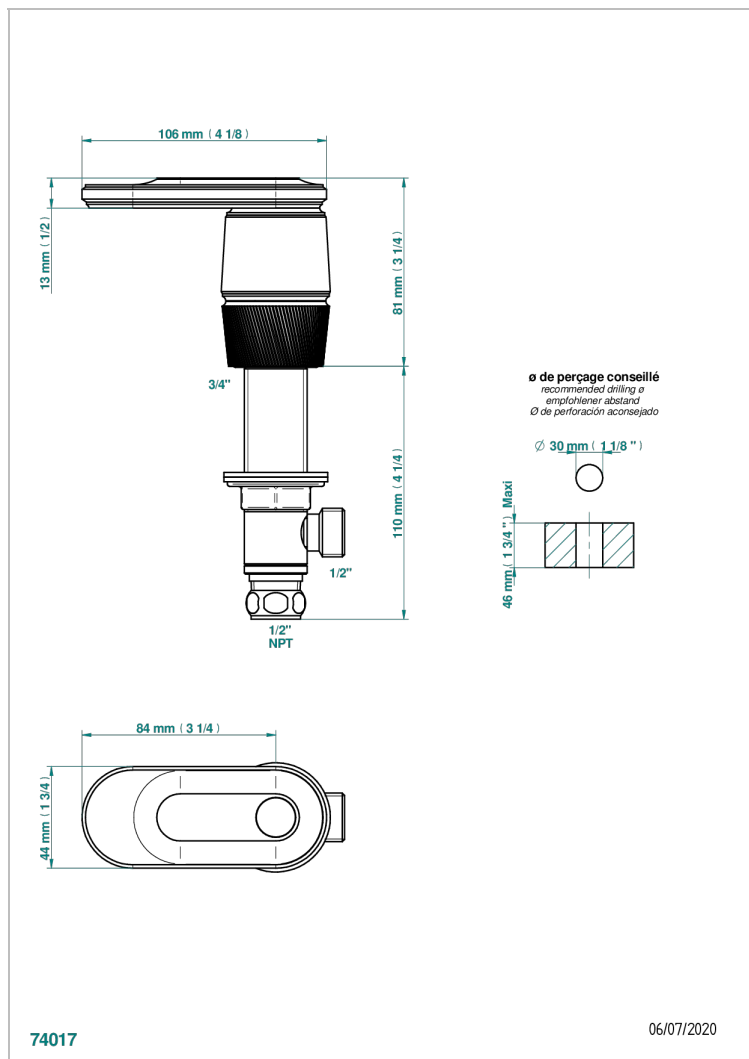

CORVAIR HOWLITE WITH LEVER HANDLES

U8G-35/HUS

1/2" deck valve with trim for lavatory - Hot

CHARACTERISTIC

- Corvaire Howlite with lever handles
- 1/2" deck valve with trim for lavatory - Hot

AVAILABLE FINITIONS