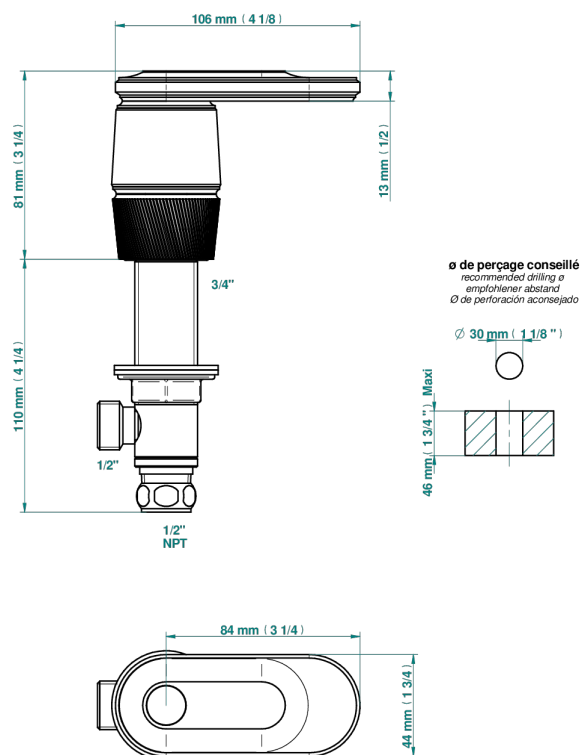

CORVAIR FIOR DI BOSCO WITH LEVER HANDLES

U8L-35/CUS

1/2" deck valve with trim for lavatory - Cold

74015

06/07/2020

CHARACTERISTIC

- Corvair Fior di Bosco with lever handles
- 1/2" deck valve with trim for lavatory - Cold