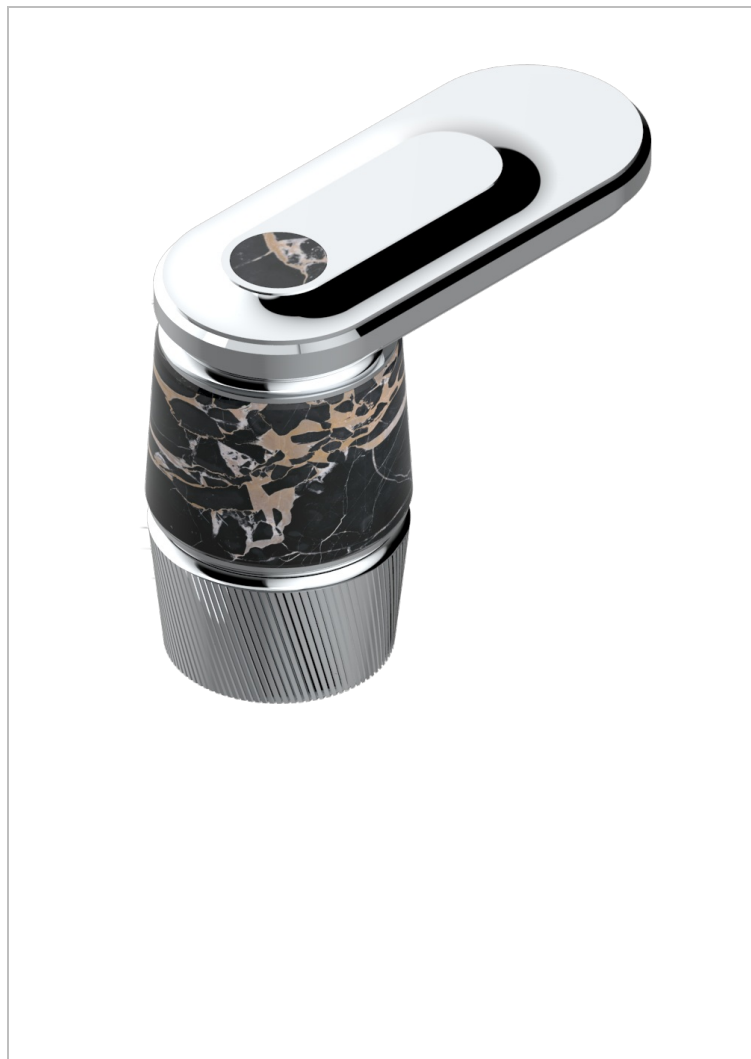

CORVAIR PORTORO WITH LEVER HANDLES

U8J-35/CUS

1/2" deck valve with trim for lavatory - Cold

CHARACTERISTIC

- Corvaair Portoro with lever handles
- 1/2" deck valve with trim for lavatory - Cold

AVAILABLE FINITIONS

Black ceram - D30
Blush PVD - H62
Brass color PVD - H49
Brown bronze color PVD - F33
Chrome polished - A02
Gold color PVD - H52

Gold mat - F07
Gold polished - F01
Graphite PVD - H64
Light coated bronze - D01
Matt Umber PVD - H67
Matt blush PVD - H60