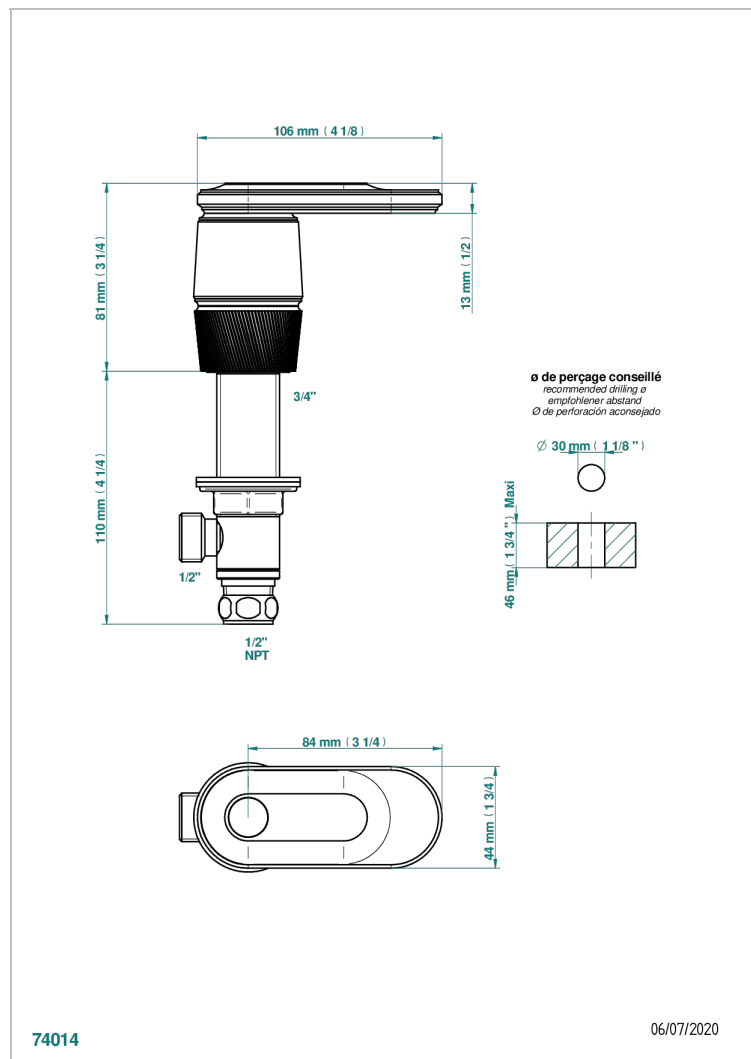

CORVAIR PORTORO WITH LEVER HANDLES

U8J-35/CUS

1/2" deck valve with trim for lavatory - Cold

CHARACTERISTIC

- Corvaair Portoro with lever handles
- 1/2" deck valve with trim for lavatory - Cold

AVAILABLE FINITIONS