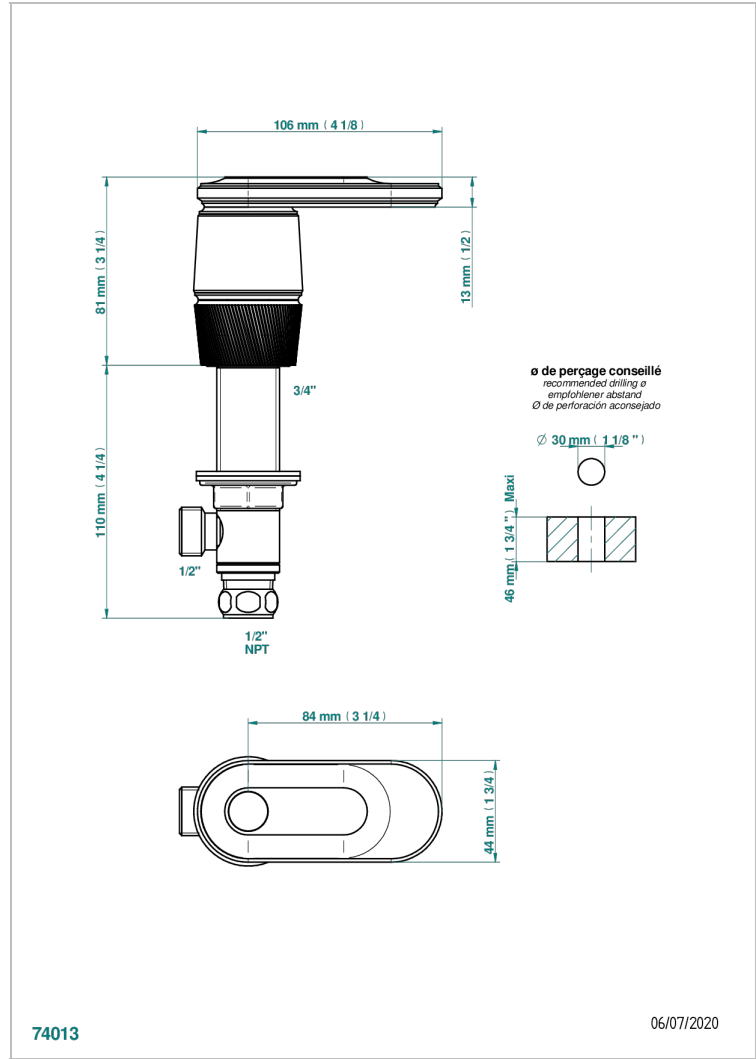

CORVAIR HOWLITE WITH LEVER HANDLES

U8G-35/CUS

1/2" deck valve with trim for lavatory - Cold

CHARACTERISTIC

- Corvaire Howlite with lever handles
- 1/2" deck valve with trim for lavatory - Cold

AVAILABLE FINITIONS