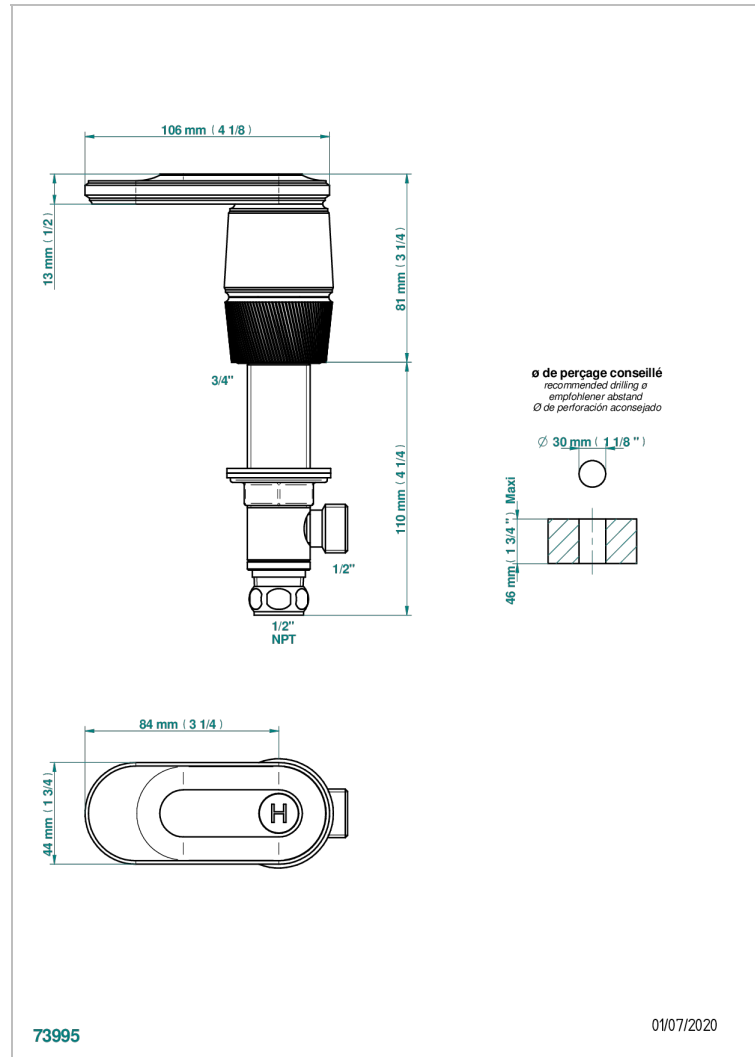

# CORVAIR WITH LEVER HANDLES

U8E-35/HUS

1/2" deck valve with trim for lavatory - Hot

## CHARACTERISTIC

- Corvaire with lever handles
- 1/2" deck valve with trim for lavatory - Hot