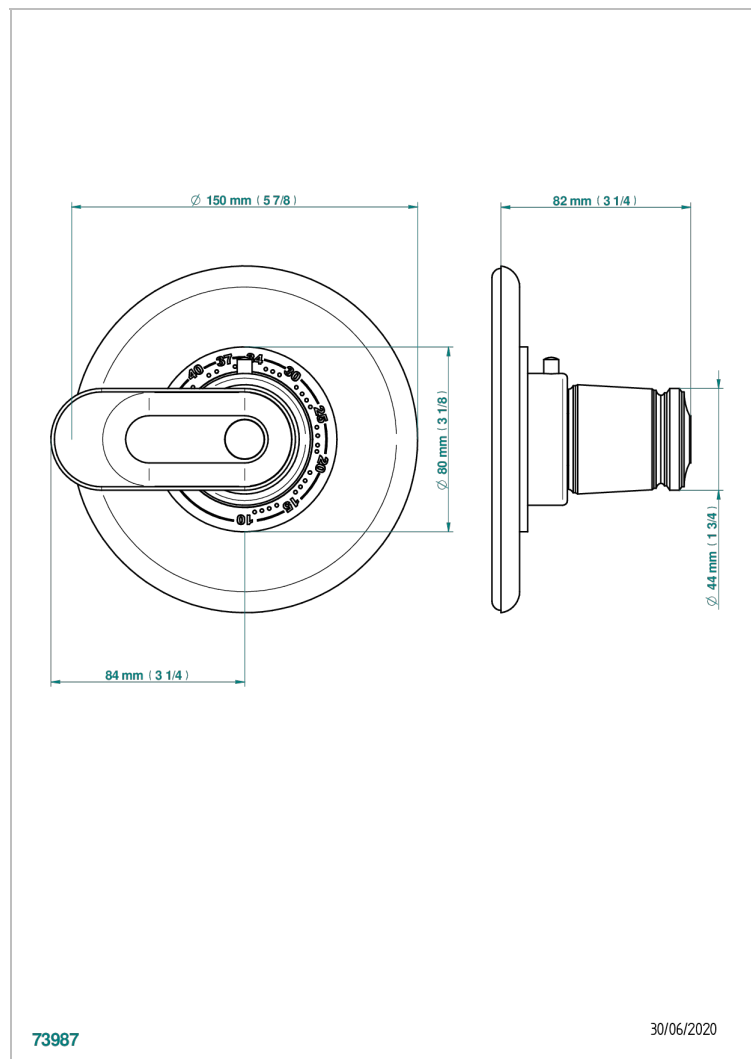

CORVAIR FIOR DI BOSCO WITH LEVER HANDLES

U8L-15EN16US

Trim plate and handle for eurotherm valve 8200/us & 8300/us

73987

30/06/2020

CHARACTERISTIC

- Corvaire Fior di Bosco with lever handles
- Trim plate and handle for eurotherm valve 8200/us & 8300/us