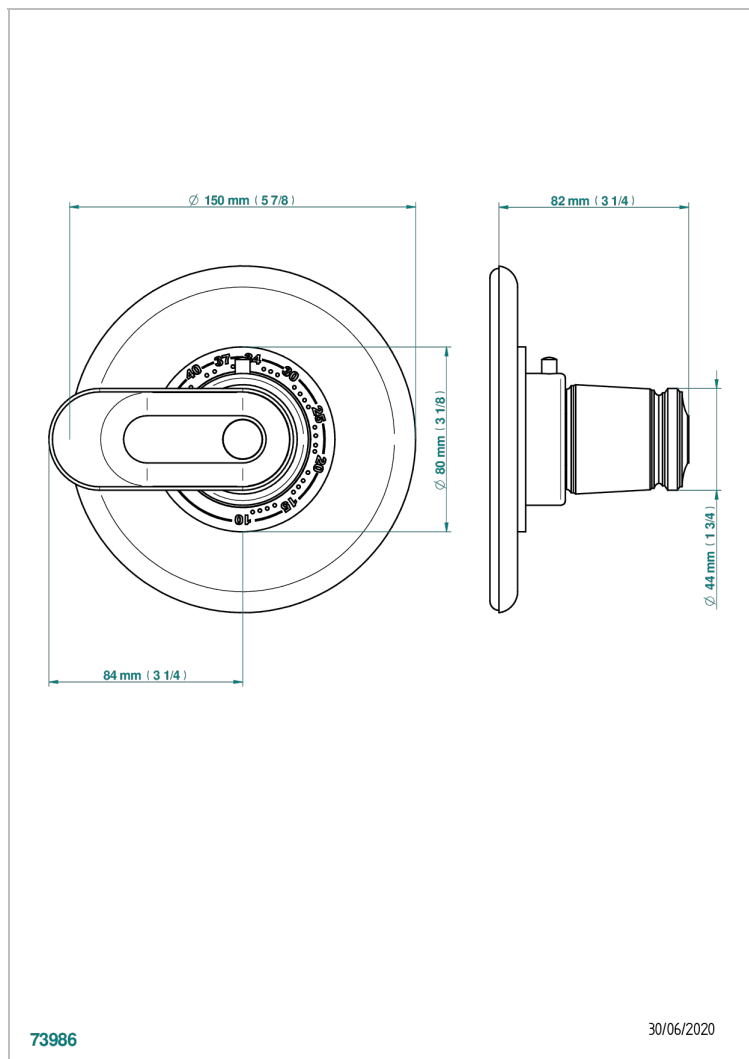

CORVAIR PORTORO WITH LEVER HANDLES

U8J-15EN16US

Trim plate and handle for eurotherm valve 8200/us & 8300/us

THG[®]
PARIS

73986

30/06/2020

CHARACTERISTIC

- Corvaair Portoro with lever handles
- Trim plate and handle for eurotherm valve 8200/us & 8300/us