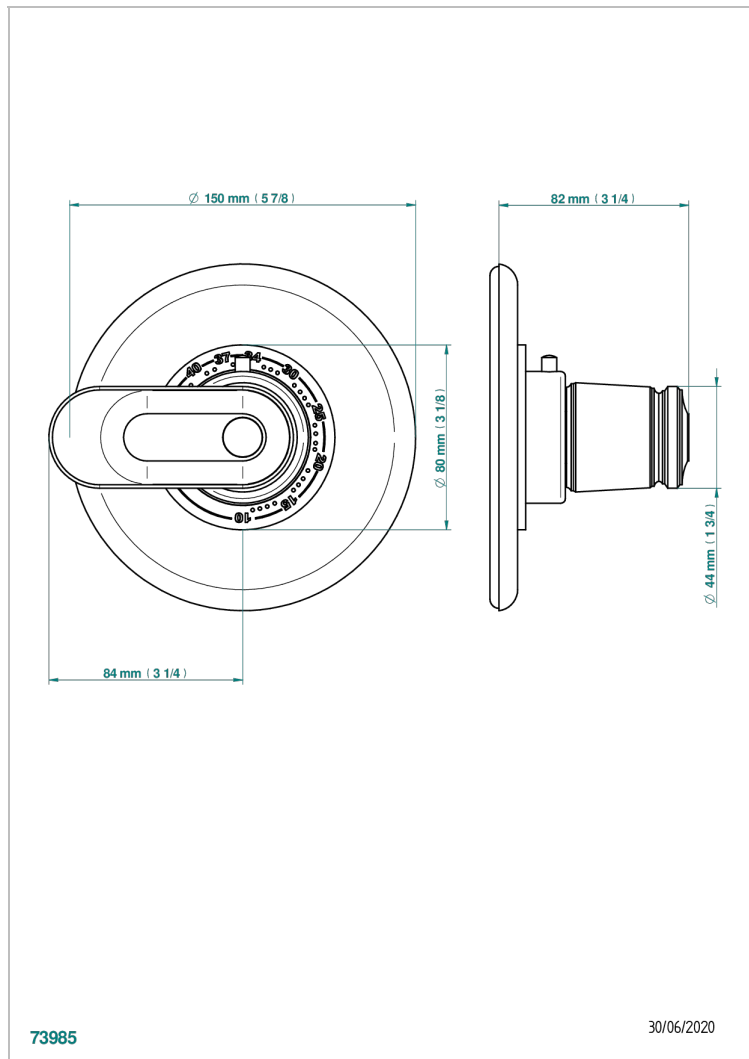

# CORVAIR HOWLITE WITH LEVER HANDLES

U8G-15EN16US

Trim plate and handle for eurotherm valve 8200/us & 8300/us

THG<sup>®</sup>  
PARIS

## CHARACTERISTIC

- Corvaire Howlite with lever handles
- Trim plate and handle for eurotherm valve 8200/us & 8300/us