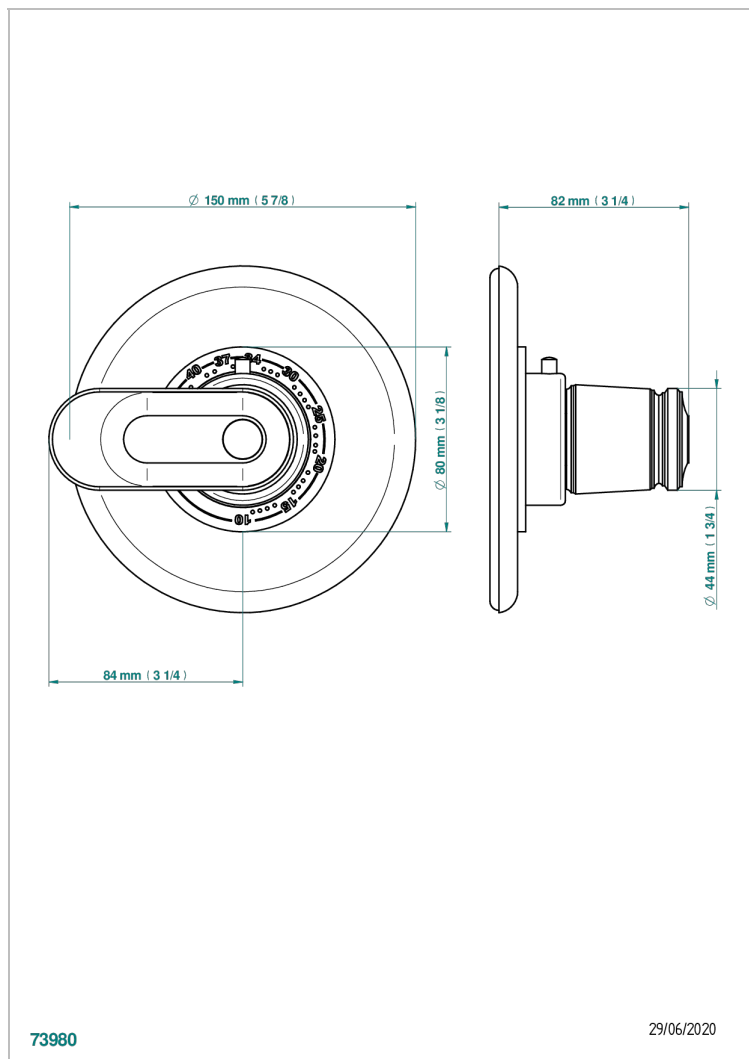

# CORVAIR CON MANETAS

U8E-15EN16US

Trim plate and handle for eurotherm valve

THG<sup>®</sup>  
PARIS

## CARACTERÍSTICAS

- Corvair con manetas
- Trim plate and handle for eurotherm valve