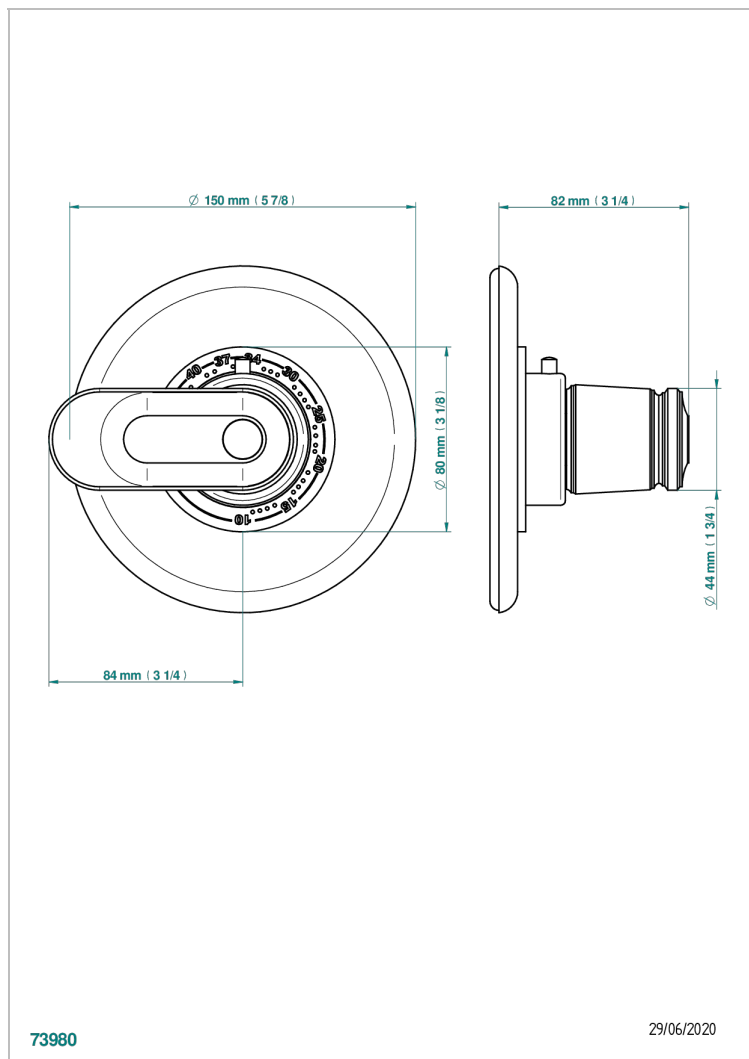

CORVAIR WITH LEVER HANDLES

U8E-15EN16US

Trim plate and handle for eurotherm valve 8200/us & 8300/us

THG[®]
PARIS

CHARACTERISTIC

- Corvaire with lever handles
- Trim plate and handle for eurotherm valve 8200/us & 8300/us