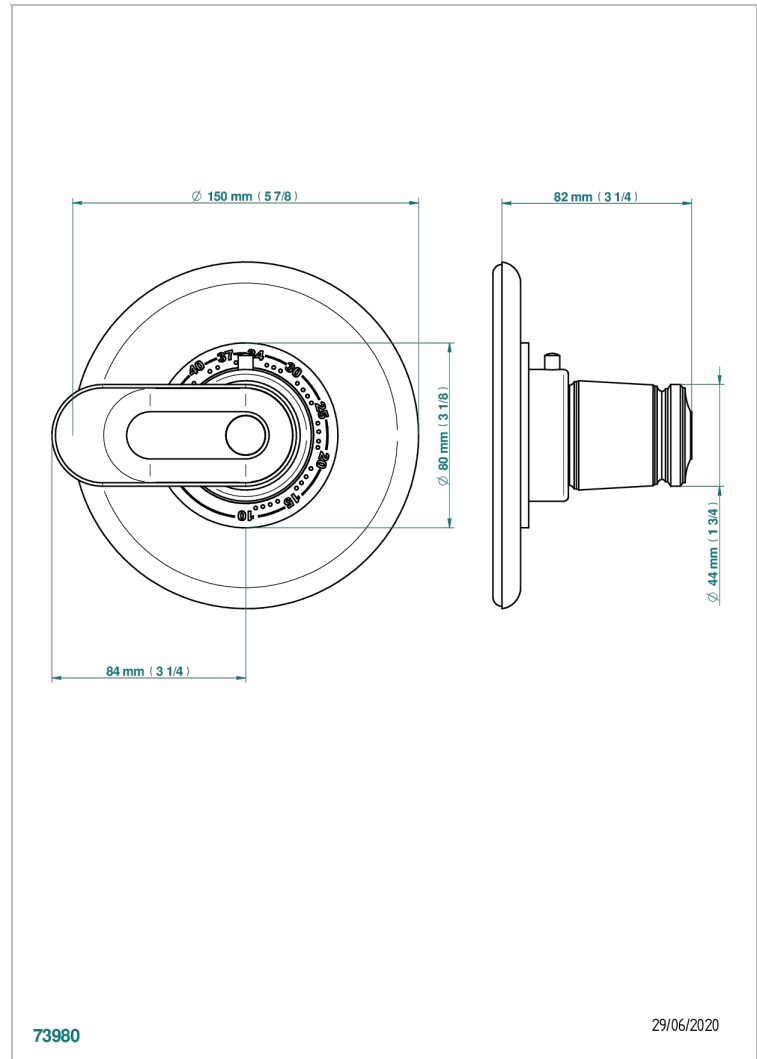

CORVAIR WITH LEVER HANDLES

U8E-15EN16EM

Trim plate and handle for eurotherm valve 8200/us & 8300/us

THG[®]
PARIS

CHARACTERISTIC

- Corvaire with lever handles
- Trim plate and handle for eurotherm valve 8200/us & 8300/us