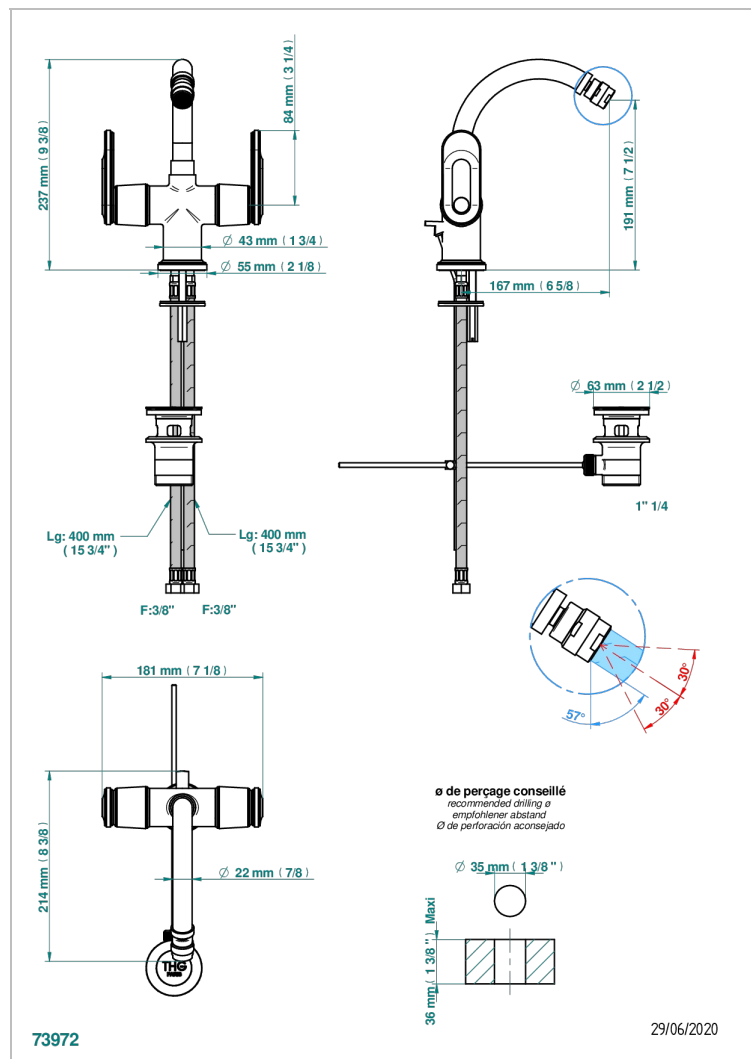

CORVAIR FIOR DI BOSCO WITH LEVER

U8L-3202

1-hole bidet mixer with swivel jet handshower with waste

CHARACTERISTIC

- ACS : 17ACCLY613
- NF : NF EN 200 - IA - Chrome

STANDARDS

TECHNICAL SPECS

- Recommandé : 3 bars (max. 5 bars) - Advised : 43,5 psi (max. 72 psi)
- 15 l/min à 3 bars (4 gpm at 43.5 psi)