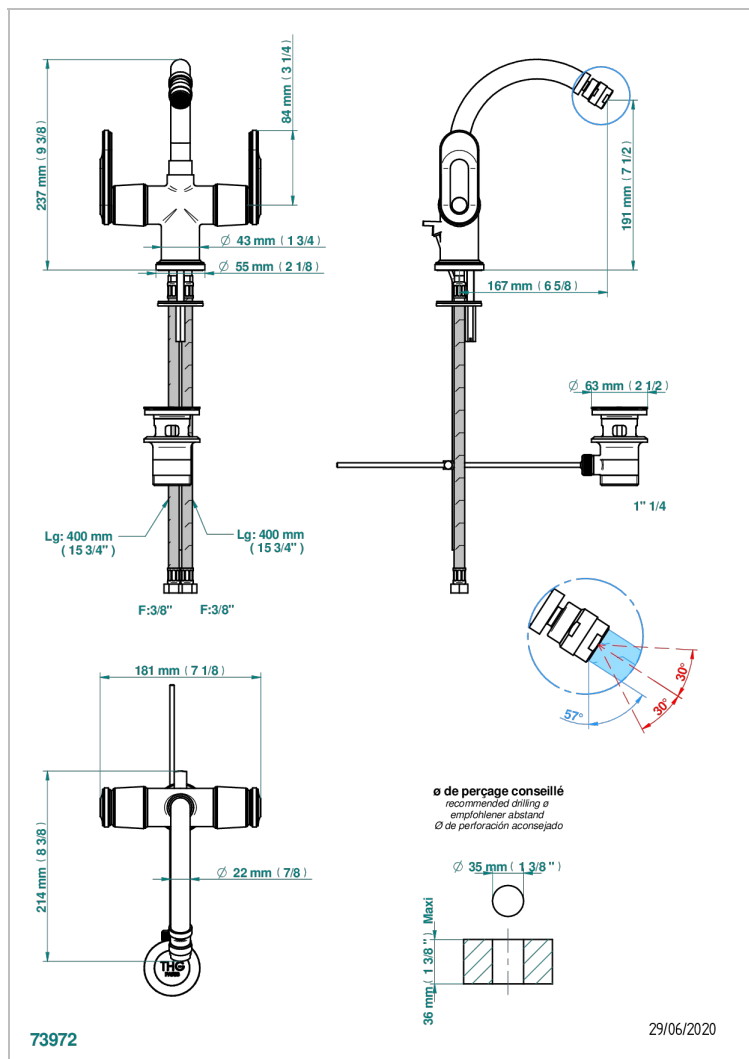

# CORVAIR FIOR DI BOSCO WITH LEVER

U8L-3202

1-hole bidet mixer with swivel jet handshower with waste

## CHARACTERISTIC

- ACS : 17ACCLY613
- NF : NF EN 200 - IA - Chrome